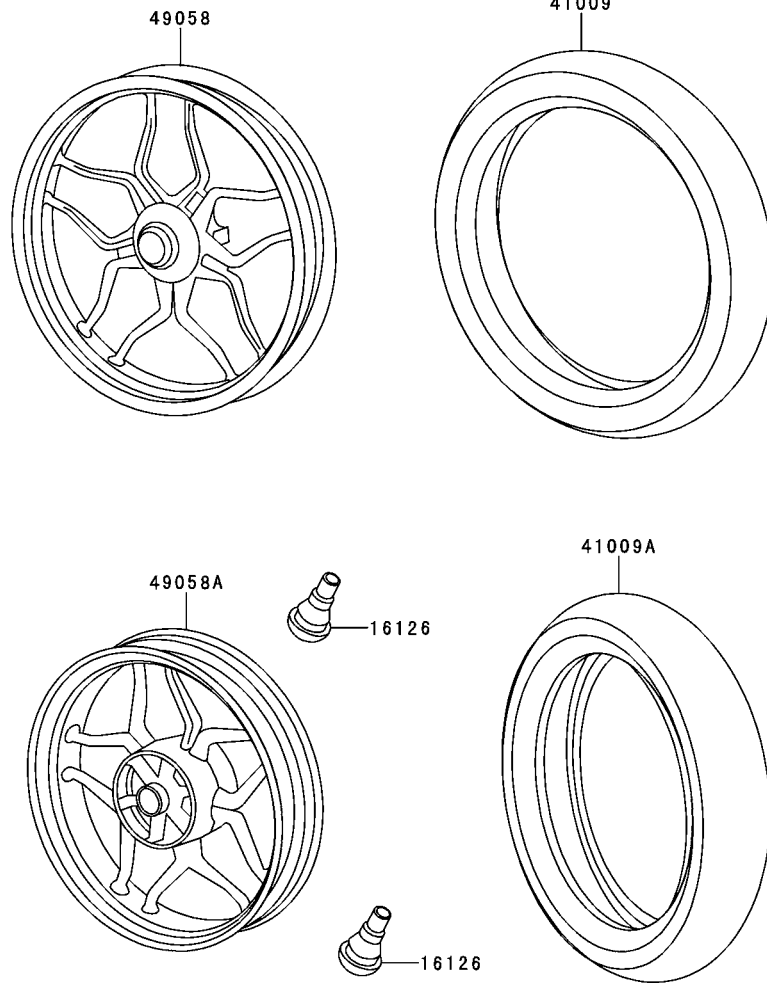

This catalog covers:

**'13 BR200ADF Chassis**

GRID NO.

**D-9**

This grid covers:

**Tires**

F2210

Ref. No.	Part No.	Description	Spec Code	Quantity-BR200			
				'13			
16126	16126-E001	VALVE,TIRE					2
41009	41009-E001	TIRE,FR,100/80/17					1
41009A	41009-E002	TIRE,RR,130/70-17					1
49058	49058-E001	WHEEL,FR					1
49058A	49058-E002	WHEEL,RR					1