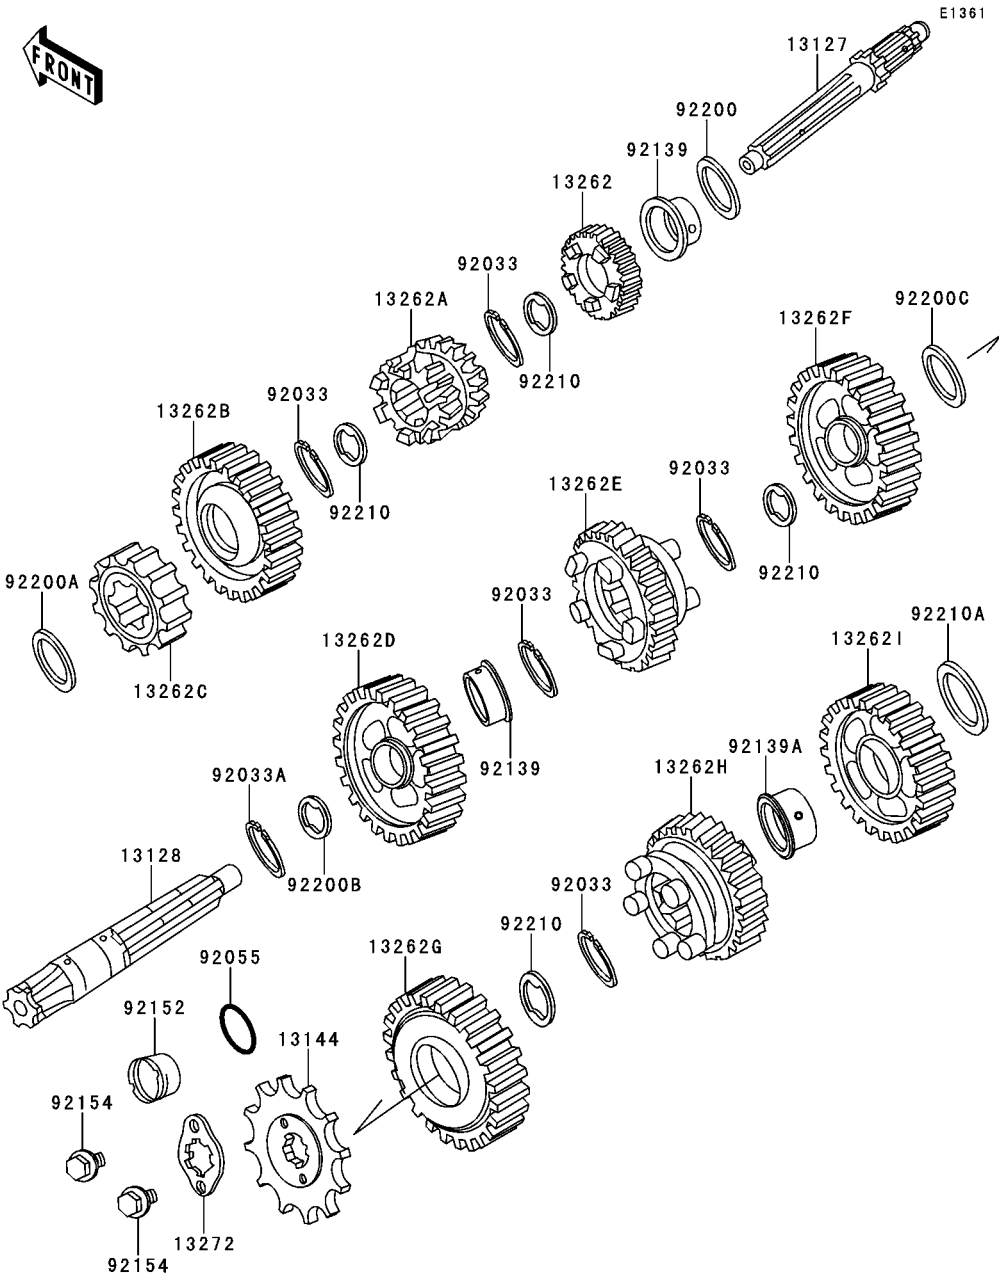

This catalog covers:

'13 BR200ADF Engine

GRID NO.

B-12

This grid covers:

Transmission

Ref. No.	Part No.	Description	Spec Code	Quantity-BR200	
				'13	ADF
13127	13127-E001	SHAFT-TRANSMISSION INPUT		1	
13128	13128-E001	SHAFT-TRANSMISSION OUTPUT		1	
13144	13144-E001	SPROCKET-OUTPUT,14T		1	
13262	13262-E001	GEAR,INPUT 6TH		1	
13262A	13262-E002	GEAR,INPUT 3RD&4TH		1	
13262B	13262-E003	GEAR,INPUT 5TH		1	
13262C	13262-E004	GEAR,INPUT 2ND		1	
13262D	13262-E005	GEAR,OUTPUT 2ND		1	
13262E	13262-E006	GEAR,OUTPUT 5TH		1	
13262F	13262-E007	GEAR,OUTPUT 3RD		1	
13262G	13262-E008	GEAR,OUTPUT 4TH		1	
13262H	13262-E009	GEAR,OUTPUT 6TH		1	
13262I	13262-E010	GEAR,OUTPUT TOP		1	
13272	13272-E002	PLATE,OUTPUT SPROCKET		1	
92033	92033-E003	RING-SNAP		5	
92033A	92033-E004	RING-SNAP		1	
92055	92055-E004	RING-O,17.5X1.5		1	
92139	92139-E002	BUSHING,INPUT 6TH&OUTPUT 2ND		2	
92139A	92139-E003	BUSHING,OUTPUT TOP		1	
92152	92152-E001	COLLAR,SPROCKET		1	
92154	92154-E012	BOLT,FLANGED,6X10		2	
92200	92200-E009	WASHER,PLAIN		1	
92200A	92200-E010	WASHER		1	
92200B	92200-E011	WASHER		1	
92200C	92200-E012	WASHER		1	
92210	92210-E004	WASHER,SPLINE THRUST		4	
92210A	92210-E005	WASHER,PLAIN		1