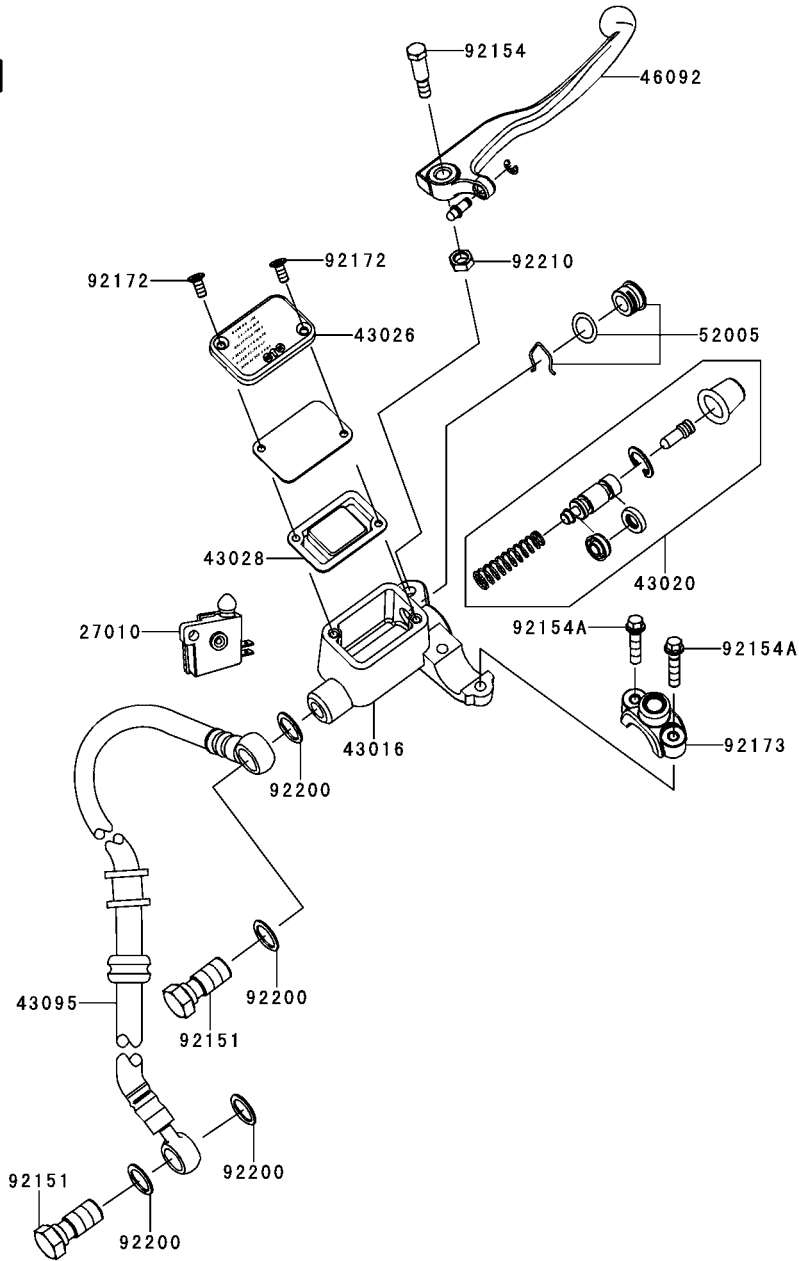

This catalog covers:

'13 BR200ADF Chassis

GRID NO.

D-13

This grid covers:

Front Master Cylinder

F2291

Ref. No.	Part No.	Description	Spec Code	Quantity-BR200	
				'13	ADF
27010	27010-E001	SWITCH,FRONT BRAKE		1	
43016	43016-E001	CYLINDER-MASTER,WITH LEVER		1	
43020	43020-E001	PISTON-COMP-BRAKE		1	
43026	43026-E001	CAP-BRAKE		1	
43028	43028-E001	DIAPHRAGM		1	
43095	43095-E002	HOSE-BRAKE		1	
46092	46092-E001	LEVER-GRIP,FRONT BRAKE		1	
52005	52005-E002	GAUGE,OIL WINDOW		1	
92151	92151-1907	BOLT,BANJO		2	
92154	92154-E066	BOLT,FRONT BRACKET		1	
92154A	92154-E087	BOLT,FLANGED,8X1X50		2	
92172	92172-E023	SCREW		2	
92173	92173-E015	CLAMP,HOLDER,RH		1	
92200	92200-1552	WASHER,COPPER		4	
92210	92210-E019	NUT		1