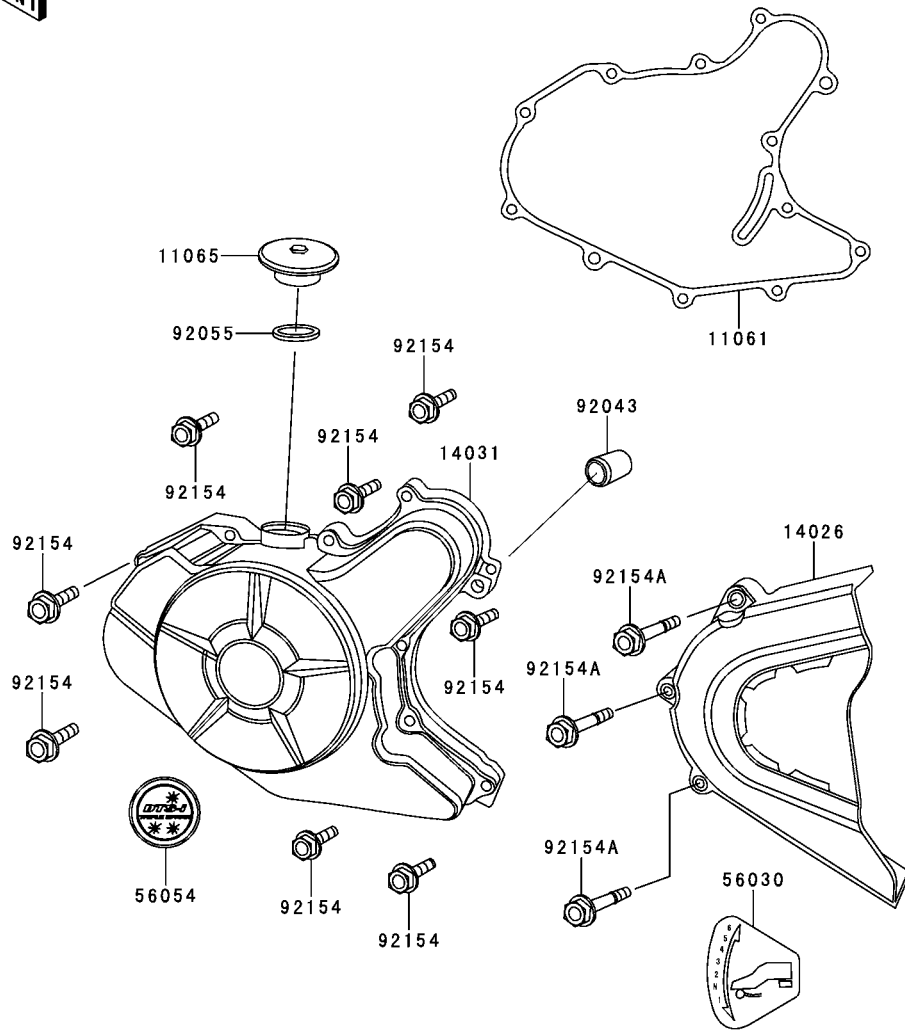

This catalog covers:

'13 BR200ADF Engine

GRID NO.

C-5

This grid covers:

Left Engine Cover(s)

E1435

Ref. No.	Part No.	Description	Spec Code	Quantity-BR200			
				'13	ADF		
11061	11061-E006	GASKET,GENERATOR COVER					1
11065	11065-E007	CAP					1
14026	14026-E001	COVER-CHAIN					1
14031	14031-E001	COVER-GENERATOR					1
56030	56030-E001	LABEL,GEAR SHIFT					1
56054	56054-E002	MARK,GENERATOR COVER					1
92043	92043-E005	PIN					2
92055	92055-E010	RING-O					1
92154	92154-E031	BOLT,FLANGED					9
92154A	92154-E033	BOLT,FLANGED					3