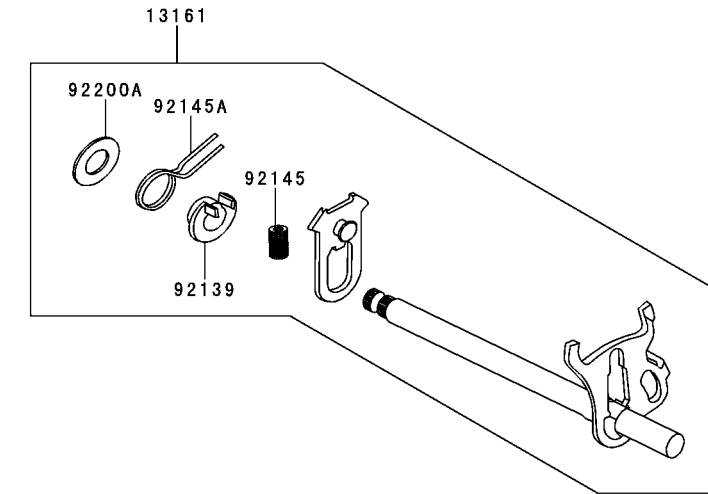

This catalog covers:

'13 BR200ADF Engine

GRID NO.

B-14

This grid covers:

Gear Change Mechanism

E1370

Ref. No.	Part No.	Description	Spec Code	Quantity-BR200			
				'13			
				ADF			
13156	13156-E001	LEVER-CHANGE,PEDAL					1
13161	13161-E001	LEVER-COMP-CHANGE SHAFT					1
13242	13242-E001	LEVER-ASSY-CHANGE					1
39111	39111-E001	ROD-TIE					1
49006	49006-E001	BOOT,CHANGE ARM					1
49006A	49006-E002	BOOT,CHANGE LEVER					1
92043	92043-E001	PIN,SPLIT					2
92139	92139-E004	BUSHING					1
92145	92145-E002	SPRING					1
92145A	92145-E003	SPRING,CHANGE PEDAL RETURN					1
92154	92154-E014	BOLT,FLANGED					1
92154A	92154-E015	BOLT,CHANGE LEVER					1
92161	92161-E001	DAMPER,CHANGE PEDAL					1
92200	92200-E013	WASHER,6.5X15X2					2
92200A	92200-E014	WASHER					1