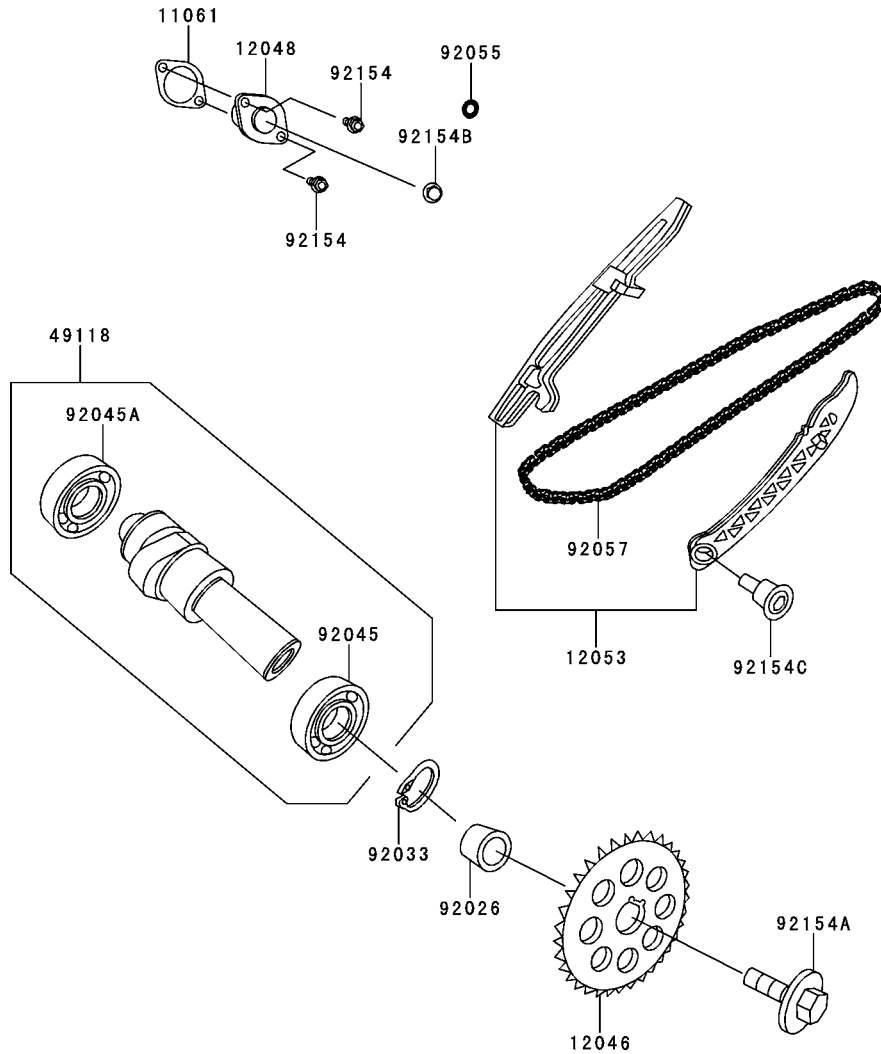

# Valve(s)

E1210

Ref. No.	Part No.	Description	Spec Code	Quantity-BR200			
				'13	ADF		
12004	12004-E001	VALVE-INTAKE		2			
12005	12005-E001	VALVE-EXHAUST		2			
12016	12016-E001	ARM-ROCKER,INTAKE		1			
12016A	12016-E002	ARM-ROCKER,EXHAUST		1			
12020	12020-E001	SHAFT-ROCKER		2			
13272	13272-E001	PLATE,ROCKER ARM STOPPER		1			
49078	49078-E001	SPRING-ENGINE VALVE,KIT		4			
92041	92041-E001	COTTER,VALVE SPRING		8			
92049	92049-E001	SEAL-OIL		4			
92154	92154-E007	BOLT		1			
92200	92200-E004	WASHER		4			
92200A	92200-E005	WASHER		2			

This catalog covers:

'13 BR200ADF Engine

GRID NO.

**B-9**

This grid covers:

**Camshaft(s)/Tensioner**

Ref. No.	Part No.	Description	Spec Code	Quantity-BR200			
				'13	ADF		
11061	11061-E002	GASKET					1
12046	12046-E001	SPROCKET,CAMSHAFT					1
12048	12048-E001	TENSIONER-ASSY					1
12053	12053-E001	GUIDE-CHAIN,SET					1
49118	49118-E001	CAMSHAFT-COMP					1
92026	92026-E001	SPACER,CAMSHAFT					1
92033	92033-E008	RING-SNAP					1
92045	92045-E001	BEARING-BALL,6202/HN3					1
92045A	92045-E002	BEARING-BALL,12X28X8					1
92055	92055-E003	RING-O					1
92057	92057-E001	CHAIN,CAM					1
92154	92154-E006	BOLT,FLANGED					2
92154A	92154-E008	BOLT,FLANGED					1
92154B	92154-E009	BOLT,FLANGED,6X6					1
92154C	92154-E010	BOLT,CHAIN GUIDE					1