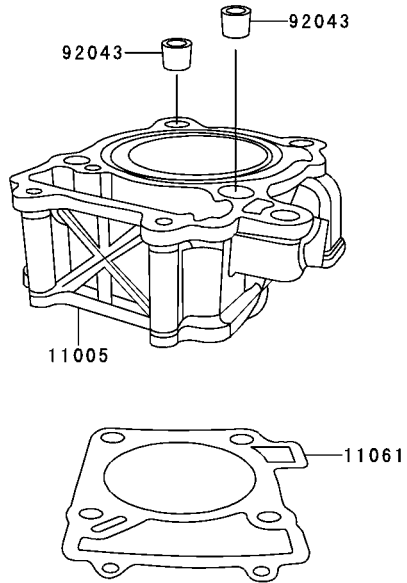

This catalog covers:

**'13 BR200ADF Engine**

GRID NO.

**B-5**

This grid covers:

**Cylinder/Piston(s)**

E1120

Ref. No.	Part No.	Description	Spec Code	Quantity-BR200			
				'13			
			ADF				
11005	11005-E002	CYLINDER-ENGINE		1			
11061	11061-E003	GASKET		1			
13001	13001-E001	PISTON-ENGINE		1			
13002	13002-E001	PIN-PISTON		1			
13008	13008-E001	RING-SET-PISTON		1			
92033	92033-E002	RING-SNAP		2			
92043	92043-E002	PIN		2			