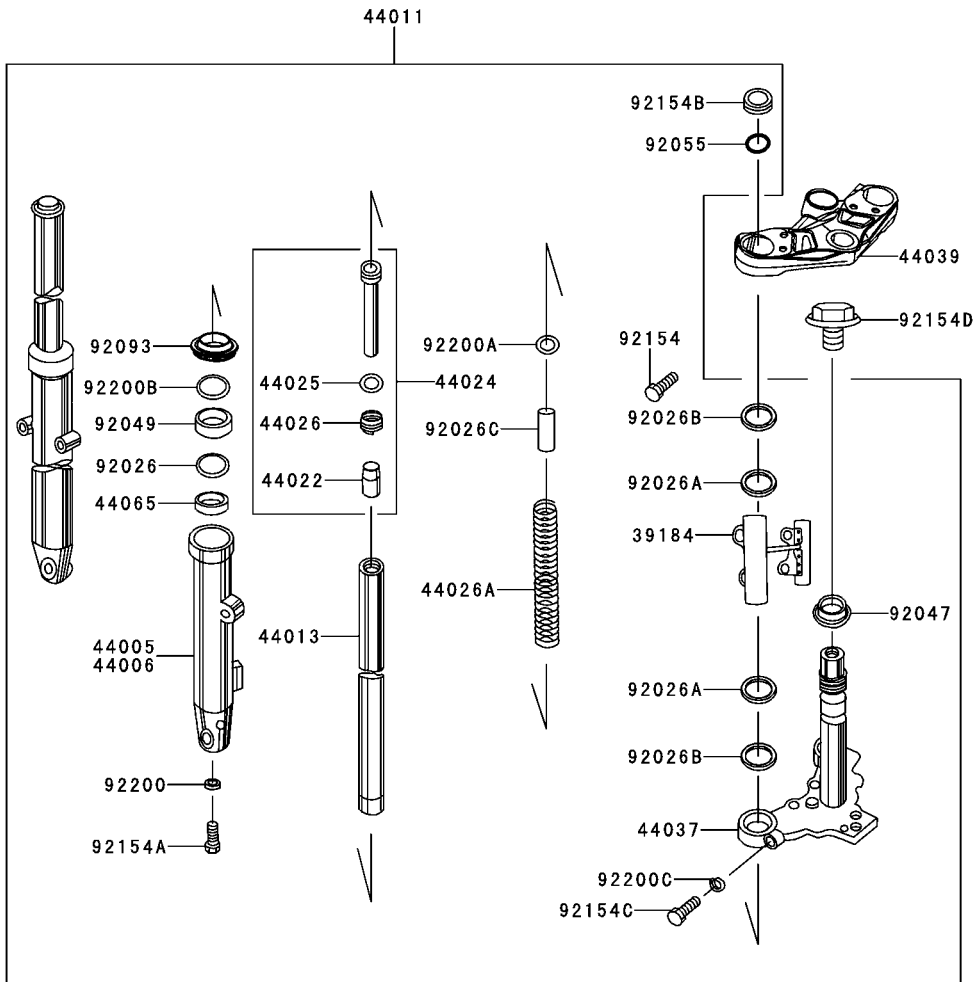

F2340

Ref. No.	Part No.	Description	Spec Code	Quantity-BR200			
				'13	ADF		
39184	39184-E001	BRACKET-ASSY		1			
44005	44005-E001	PIPE-LEFT FORK OUTER		1			
44006	44006-E001	PIPE-RIGHT FORK OUTER		1			
44011	44011-E001	FORK-FRONT		1			
44013	44013-E001	PIPE-FORK INNER		2			
44022	44022-E001	CYLINDER-FORK		2			
44024	44024-E001	CAP-OIL-LOCK		2			
44025	44025-E001	RING-FORK PISTON		2			
44026	44026-E001	SPRING-FRONT FORK		2			
44026A	44026-E002	SPRING-FRONT FORK,MAIN		2			
44037	44037-E001	HOLDER-FORK UNDER		1			
44039	44039-E001	HOLDER-FORK UPPER		1			
44065	44065-E001	BUSHING-FRONT FORK		2			
92026	92026-E007	SPACER		2			
92026A	92026-E008	SPACER,TRAIL B		4			
92026B	92026-E009	SPACER,CUSHION		4			
92026C	92026-E014	SPACER,TUBE		2			
92047	92047-E001	RACE,BEARING CONE		1			
92049	92049-E010	SEAL-OIL		2			
92055	92055-E013	RING-O		2			
92093	92093-E002	SEAL,DUST		2			
92154	92154-E065	BOLT,SOCKET		2			
92154A	92154-E068	BOLT,SOCKET,10X35		2			
92154B	92154-E069	BOLT,FORK		2			
92154C	92154-E070	BOLT,FLANGED		2			
92154D	92154-E075	BOLT,STEERING TOP		1			
92200	92200-E032	WASHER		2			
92200A	92200-E033	WASHER		2			
92200B	92200-E034	WASHER,SEAL		2			
92200C	92200-E035	WASHER,SPRING		2