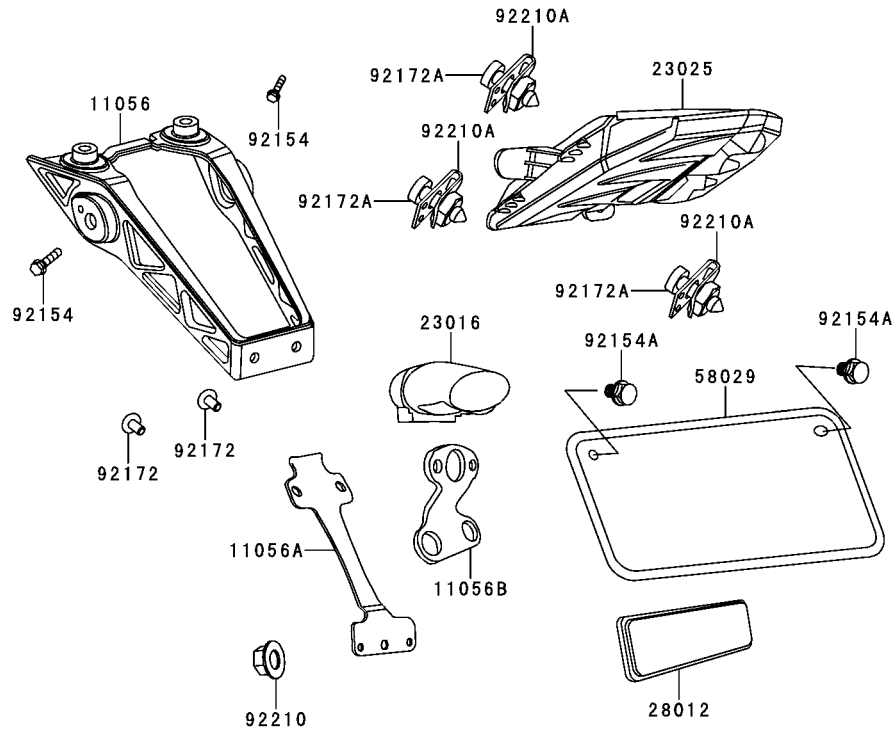

This catalog covers:

'13 BR200ADF Chassis

GRID NO.

**E-14**

This grid covers:

**Taillight(s)**

F2720

Ref. No.	Part No.	Description	Spec Code	Quantity-BR200			
				'13			
				ADF			