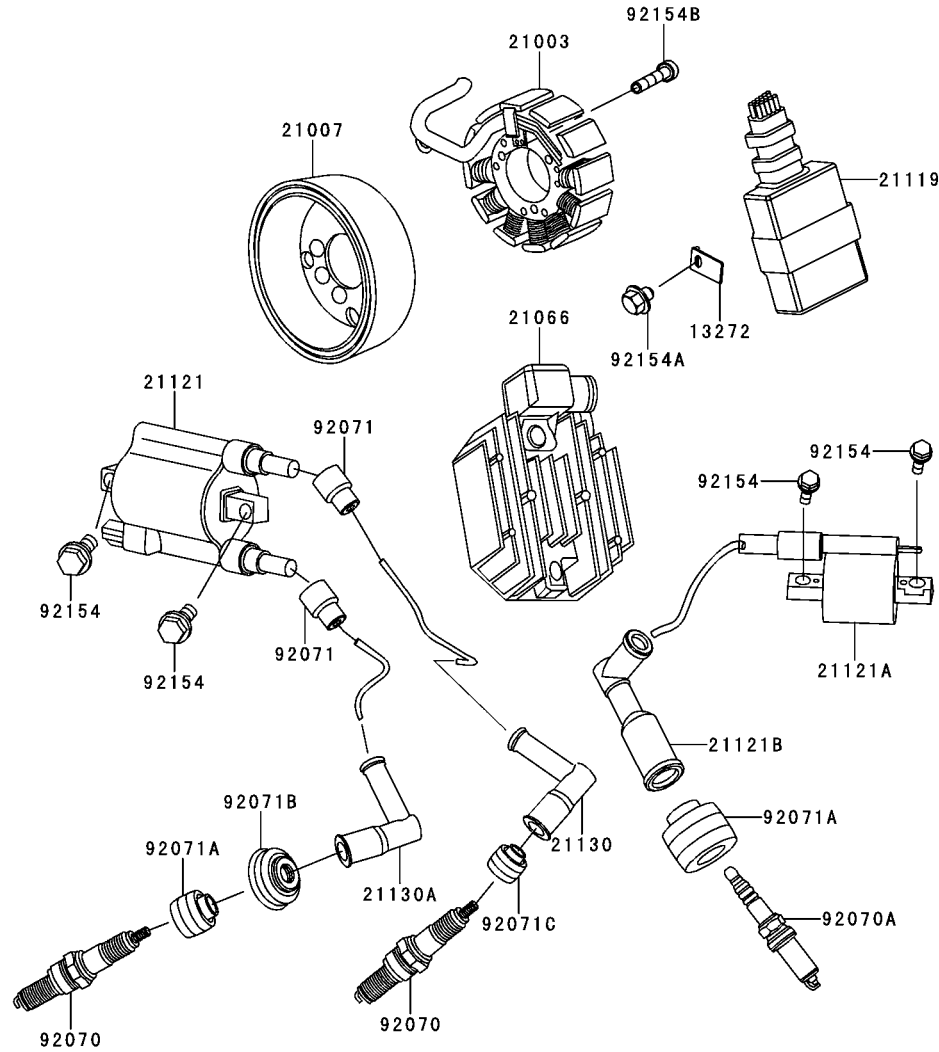

This catalog covers:

'13 BR200ADF Engine

GRID NO.

C-9

This grid covers:

Generator/Ignition Coil

E1811

Ref. No.	Part No.	Description	Spec Code	Quantity-BR200			
				'13			
				ADF			
13272	13272-E010	PLATE					1
21003	21003-E001	STATOR					1
21007	21007-E001	ROTOR					1
21066	21066-E001	REGULATOR-VOLTAGE					1
21119	21119-E001	IGNITER					1
21121	21121-E001	COIL-IGNITION,LH					1
21121A	21121-E002	COIL-IGNITION,RH					1
21121B	21121-E003	COIL-IGNITION					1
21130	21130-E001	CAP-SPARK PLUG					1
21130A	21130-E002	CAP-SPARK PLUG					1
92070	92070-E001	PLUG-SPARK, RG6HC					2
92070A	92070-E003	PLUG-SPARK					1
92071	92071-E003	GROMMET					2
92071A	92071-E004	GROMMET, SPARK PLUG					2
92071B	92071-E005	GROMMET, SLEEVE SPARK PLUG					1
92071C	92071-E006	GROMMET, SPARK PLUG CAP					1
92154	92154-E002	BOLT, FLANGED					4
92154A	92154-E007	BOLT					1
92154B	92154-E043	BOLT, SOCKET, 5X35					3