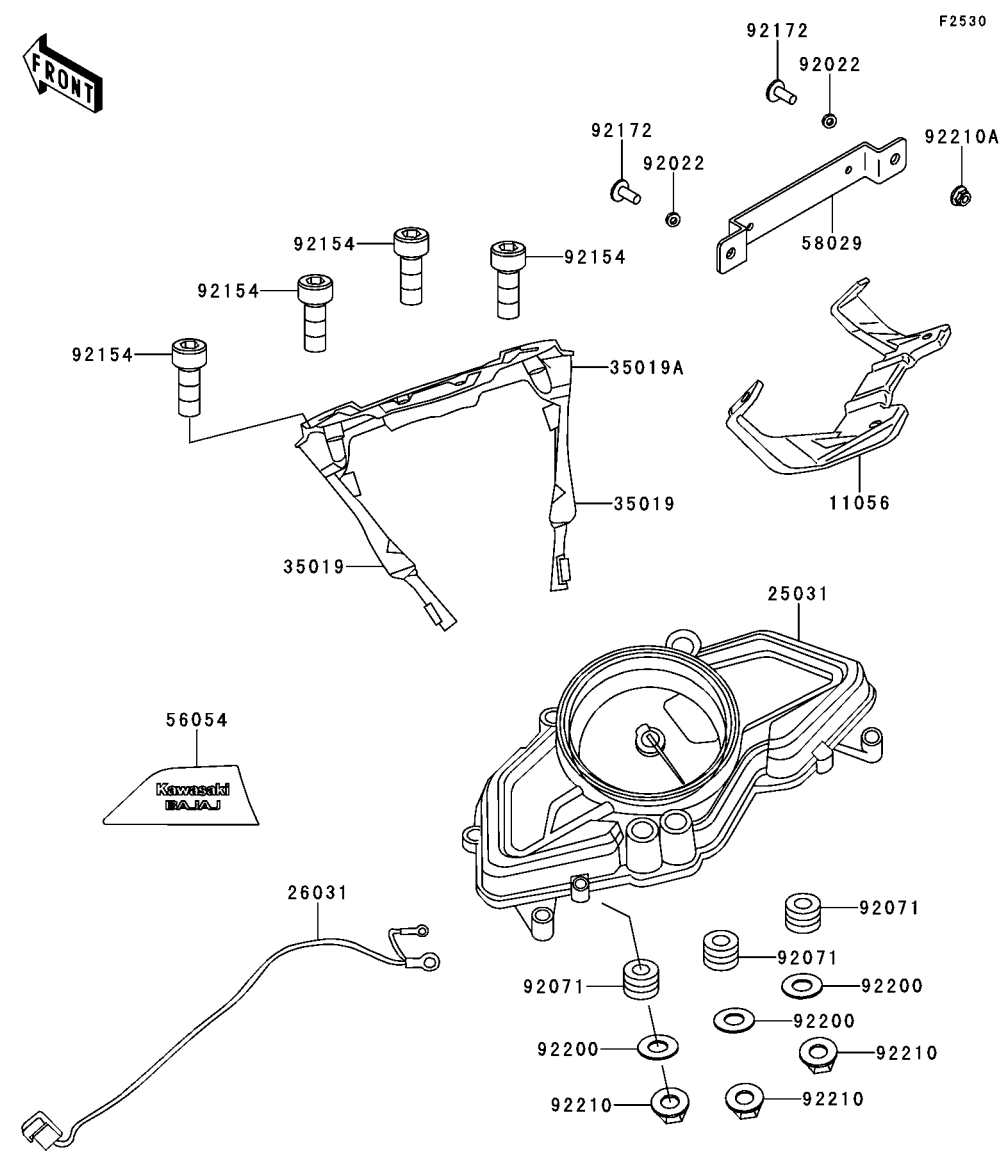

This catalog covers:

'13 BR200ADF Chassis

GRID NO.

E-8

This grid covers:

Meter(s)

Ref. No.	Part No.	Description	Spec Code	Quantity-BR200	
				'13	ADF
11056	11056-E026	BRACKET,LICENSE,FR		1	
25031	25031-E001	METER-ASSY		1	
26031	26031-E002	HARNES,SPEED METER		1	
35019	35019-E001	FLAP		2	
35019A	35019-E004	FLAP		1	
56054	56054-E003	MARK,SPEEDOMETER		1	
58029	58029-E004	PLATE-NUMBER,FR		1	
92022	92022-E001	WASHER,NONE METALLIC		4	
92071	92071-E010	GROMMET,DASHBOARD		3	
92154	92154-E100	BOLT,SOCKET,DIA=5,L=14		4	
92172	92172-E029	SCREW,FLANGED		4	
92200	92200-E042	WASHER,PLAIN		3	
92210	92210-E010	NUT,HEXAGON,5X8		3	
92210A	92210-E022	NUT,FLANGED		4