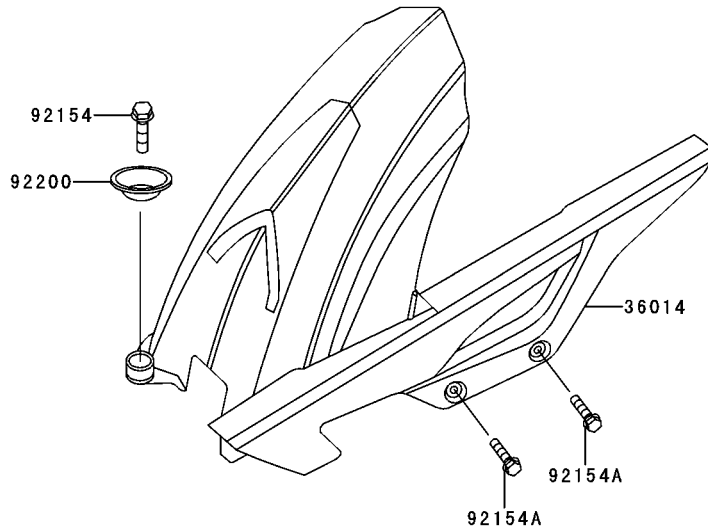

# Chain Cover

F2650

Ref. No.	Part No.	Description	Spec Code	Quantity-BR200			
				'13			
36014	36014-E001	CASE-CHAIN		1			
92154	92154-E048	BOLT,FLANGED,6X8		2			
92154A	92154-E090	BOLT,HEX		2			
92200	92200-E036	WASHER,EXTRUTED		2			