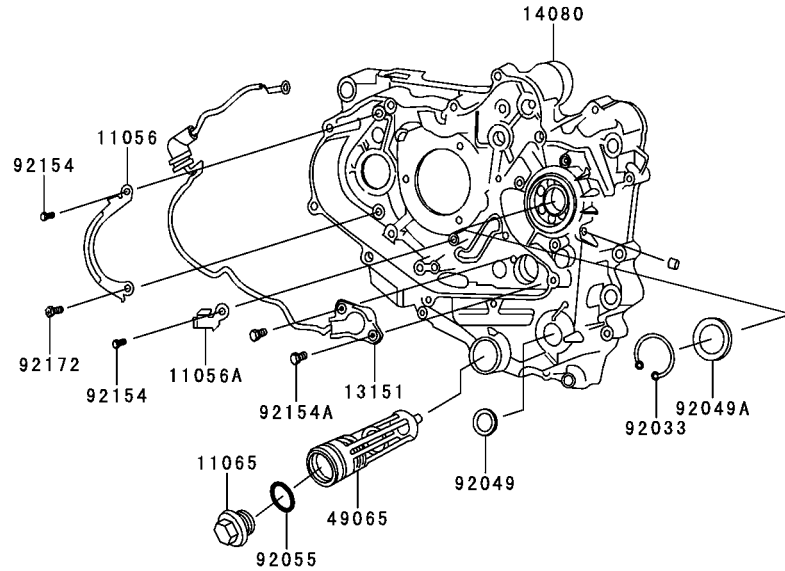

This catalog covers:

'13 BR200ADF Engine

GRID NO.

C-4

This grid covers:

Crankcase(LH)

E1411

Ref. No.	Part No.	Description	Spec Code	Quantity-BR200			
				'13	ADF		
11056	11056-E022	BRACKET,HARNESS UPP					1
11056A	11056-E023	BRACKET,HARNESS LWR					1
11061	11061-E004	GASKET,CRANKCASE					1
11065	11065-E005	CAP,OIL FILTER					1
13151	13151-E001	SWITCH-COMP,NEUTRAL					1
14080	14080-E002	CRANKCASE,LH					1
49065	49065-E001	FILTER-OIL					1
55020	55020-E004	GUARD,CHAIN					1
92033	92033-E006	RING-SNAP					1
92043	92043-E002	PIN					4
92045	92045-E007	BEARING-BALL					1
92046	92046-E001	BEARING-NEEDLE,13X19X12					1
92046A	92046-E002	BEARING-NEEDLE					1
92049	92049-E003	SEAL-OIL					1
92049A	92049-E004	SEAL-OIL					1
92055	92055-E009	RING-O					1
92154	92154-E020	BOLT,FLANGED					2
92154A	92154-E021	BOLT,5X16					2
92154B	92154-E022	BOLT					10
92154C	92154-E023	BOLT					4
92172	92172-E003	SCREW					1
92172A	92172-E004	SCREW					1