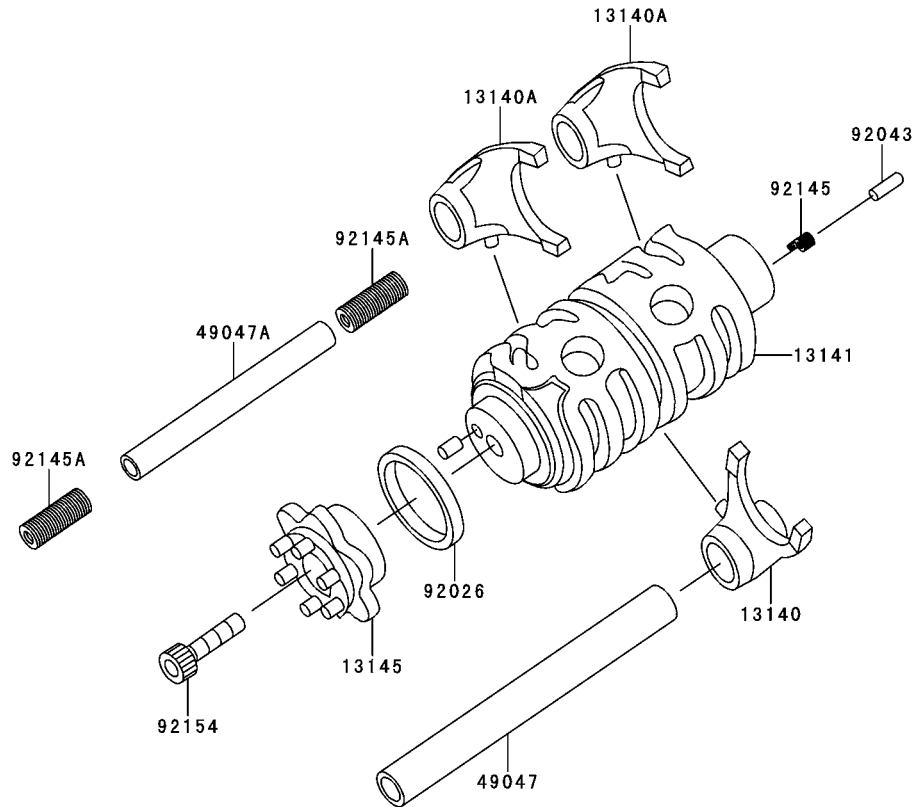

This catalog covers:

'13 BR200ADF Engine

GRID NO.

B-13

This grid covers:

Gear Change Drum/Shift Fork(s)

E1362

Ref. No.	Part No.	Description	Spec Code	Quantity-BR200			
				'13	ADF		

13140	13140-E001	FORK-SHIFT,INPUT				1
13140A	13140-E002	FORK-SHIFT,OUTPUT				2
13141	13141-E001	DRUM-CHANGE				1
13145	13145-E001	CAM-CHANGE DRUM				1
49047	49047-E001	ROD-SHIFT,INPUT				1
49047A	49047-E002	ROD-SHIFT,OUTPUT				1
92026	92026-E003	SPACER,GUIDE GEAR SHIFT				1
92043	92043-E003	PIN,INDICATOR				1
92145	92145-E001	SPRING,GEAR SWITCH INDICATOR				1
92145A	92145-E002	SPRING				2
92154	92154-E013	BOLT,SOCKET,6X20				1