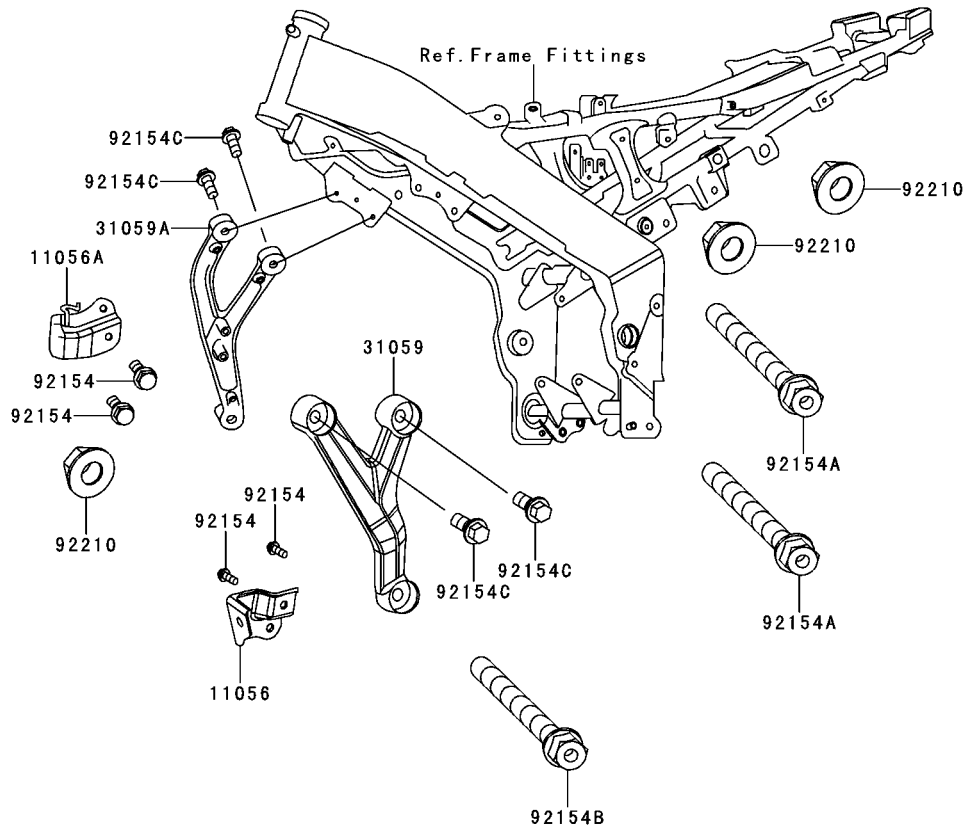

This catalog covers:

'13 BR200ADF Chassis

GRID NO.

D-3

This grid covers:

Engine Mount

F2122

Ref. No.	Part No.	Description	Spec Code	Quantity-BR200			
				'13	ADF		
11056	11056-E001	BRACKET,RADIATOR,LWR,LH		1			
11056A	11056-E002	BRACKET,RADIATOR,LWR,RH		1			
31059	31059-E005	BRACKET-COMP-ENGINE,LH		1			
31059A	31059-E006	BRACKET-COMP-ENGINE,RH		1			
92154	92154-E044	BOLT,FLANGED		4			
92154A	92154-E072	BOLT,FLANGED,10X110		2			
92154B	92154-E074	BOLT,ENGINE MOUNT		1			
92154C	92154-E089	BOLT,FLANGED		4			
92210	92210-E016	NUT,FLANGED,M10		3