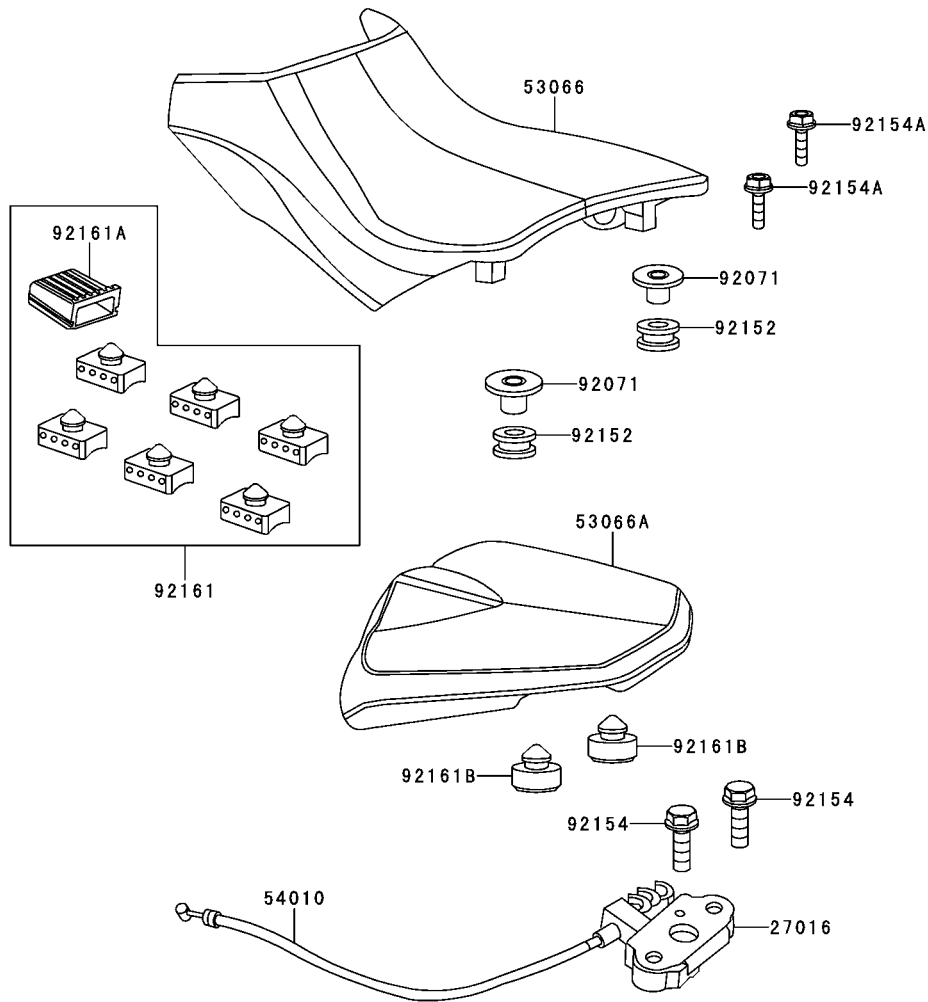

This catalog covers:

'13 BR200ADF Chassis

GRID NO.

**E-7**

This grid covers:

**Seat**

F2510

Ref. No.	Part No.	Description	Spec Code	Quantity-BR200			
				'13			
				ADF			
27016	27016-E001	LOCK-ASSY,SEAT STRIKER		1			
53066	53066-E001	SEAT-ASSY,FR		1			
53066A	53066-E002	SEAT-ASSY,RR		1			
54010	54010-E001	CABLE,SEAT LOCK		1			
92071	92071-E009	GROMMET,SEAT		2			
92152	92152-E004	COLLAR,SEAT		2			
92154	92154-E049	BOLT,FLANGED		2			
92154A	92154-E071	BOLT,FLANGED,M6		2			
92161	92161-E004	DAMPER,SEAT,KIT		1			
92161A	92161-E005	DAMPER,SEAT,FR		1			
92161B	92161-E006	DAMPER,ROUND		2			