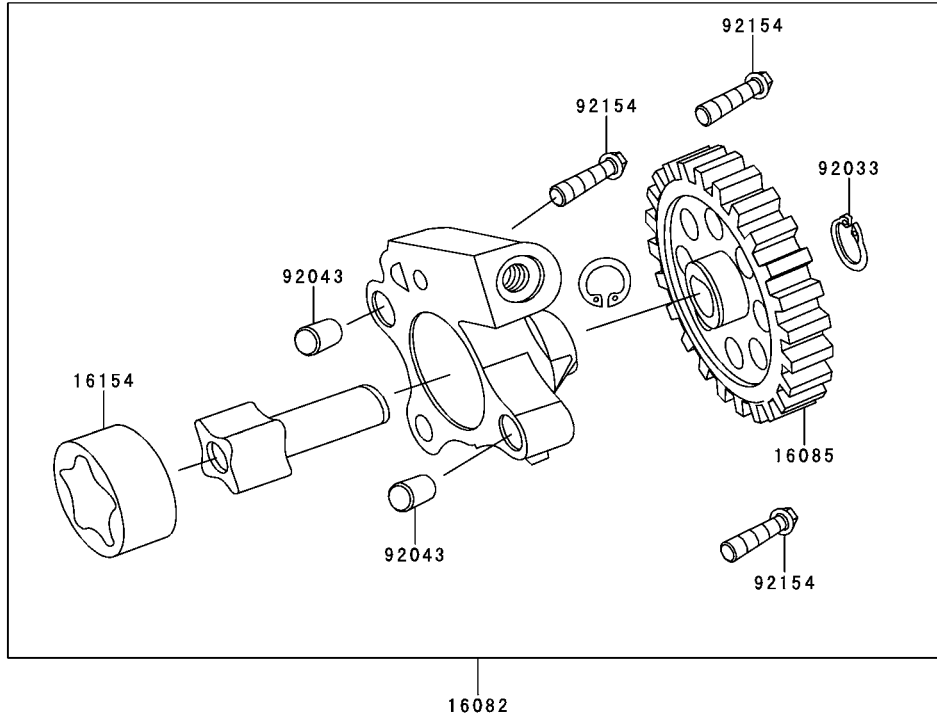

This catalog covers:

'13 BR200ADF Engine

GRID NO.

C-8

This grid covers:

Oil Pump

E1710

Ref. No.	Part No.	Description	Spec Code	Quantity-BR200			
				'13			
16082	16082-E001	PUMP-ASSY-OIL					1
16085	16085-E003	GEAR,OIL PUMP					1
16154	16154-E002	ROTOR-PUMP,OUTER					1
92033	92033-E007	RING-SNAP					1
92043	92043-E005	PIN					2
92154	92154-E026	BOLT,FLANGED,6X30					3