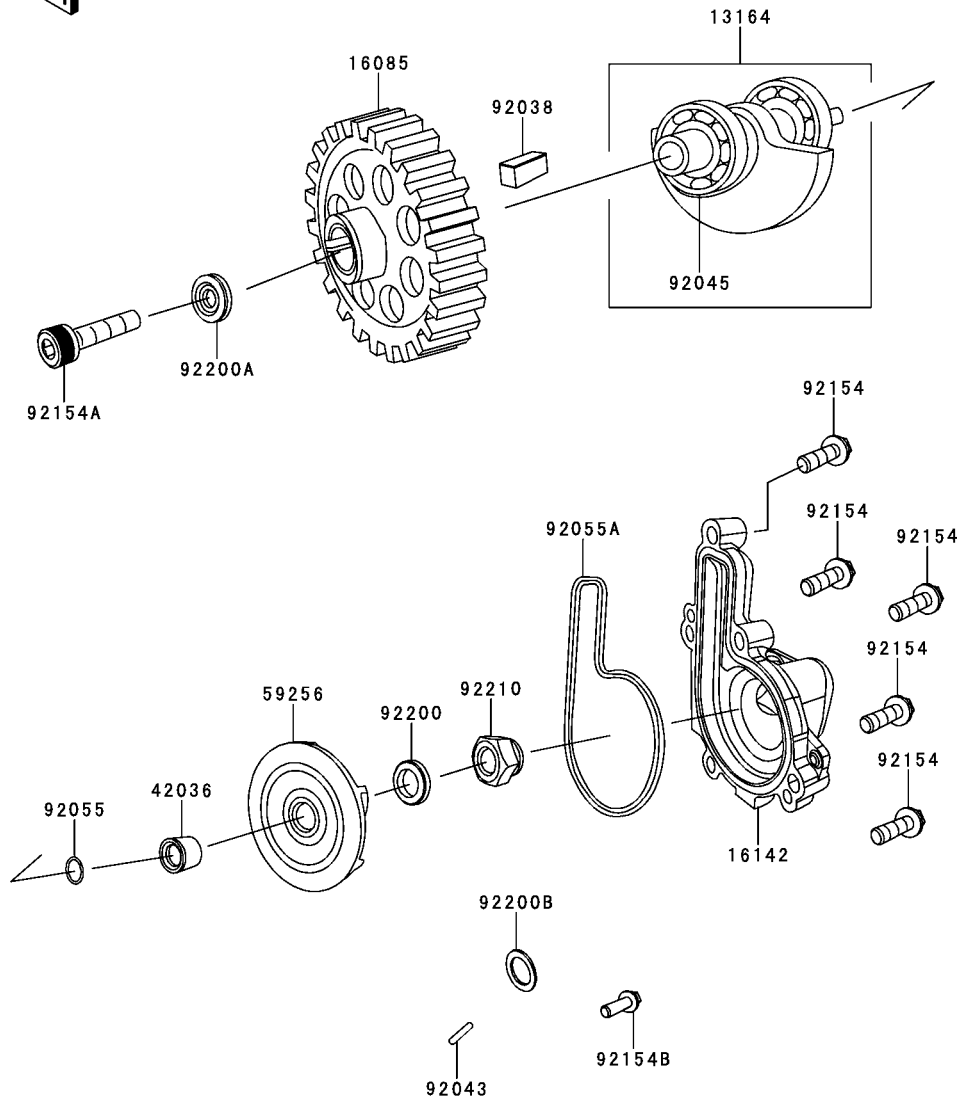

This catalog covers:

'13 BR200ADF Engine

GRID NO.

C-11

This grid covers:

Water Pump

E3031

Ref. No.	Part No.	Description	Spec Code	Quantity-BR200			
				'13	ADF		
13164	13164-E001	BALANCER-COMP					1
16085	16085-E006	GEAR, BALANCER DRIVEN					1
16142	16142-E001	COVER-PUMP, WATER					1
42036	42036-E002	SLEEVE					1
59256	59256-E001	IMPELLER					1
92038	92038-E002	KEY					1
92043	92043-E004	PIN					2
92045	92045-E008	BEARING-BALL, 6203/HN3C3D8					2
92055	92055-E006	RING-O					1
92055A	92055-E007	RING-O, WATER PUMP COVER					1
92154	92154-E006	BOLT, FLANGED					5
92154A	92154-E024	BOLT, SOCKET, 8X40					1
92154B	92154-E025	BOLT, FLANGED					1
92200	92200-E017	WASHER					1
92200A	92200-E018	WASHER					1
92200B	92200-E019	WASHER					1
92210	92210-E006	NUT					1