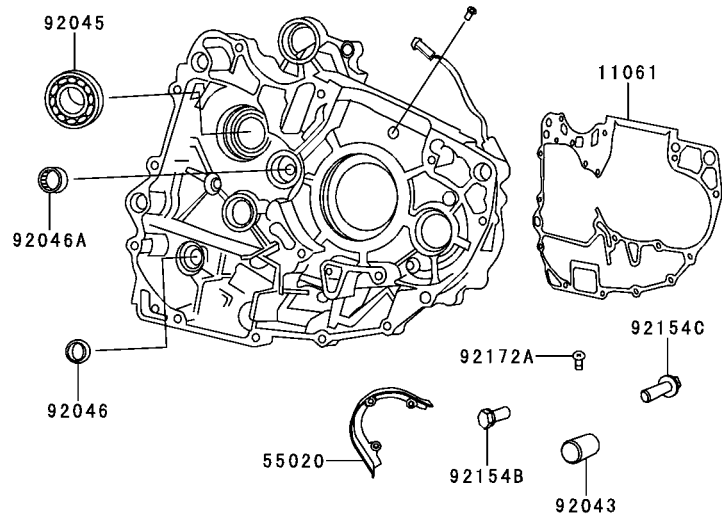

This catalog covers:

'13 BR200ADF Engine

GRID NO.

C-4

This grid covers:

Crankcase(LH)

E1411

Ref. No.	Part No.	Description	Spec Code	Quantity-BR200			
				'13	ADF		
11056	11056-E022	BRACKET,HARNESS UPP					1
11056A	11056-E023	BRACKET,HARNESS LWR					1
11061	11061-E004	GASKET,CRANKCASE					1
11065	11065-E005	CAP,OIL FILTER					1
13151	13151-E001	SWITCH-COMP,NEUTRAL					1
14080	14080-E002	CRANKCASE,LH					1
49065	49065-E001	FILTER-OIL					1
55020	55020-E004	GUARD,CHAIN					1
92033	92033-E006	RING-SNAP					1
92043	92043-E002	PIN					4
92045	92045-E007	BEARING-BALL					1
92046	92046-E001	BEARING-NEEDLE,13X19X12					1
92046A	92046-E002	BEARING-NEEDLE					1
92049	92049-E003	SEAL-OIL					1
92049A	92049-E004	SEAL-OIL					1
92055	92055-E009	RING-O					1
92154	92154-E020	BOLT,FLANGED					2
92154A	92154-E021	BOLT,5X16					2
92154B	92154-E022	BOLT					10
92154C	92154-E023	BOLT					4
92172	92172-E003	SCREW					1
92172A	92172-E004	SCREW					1