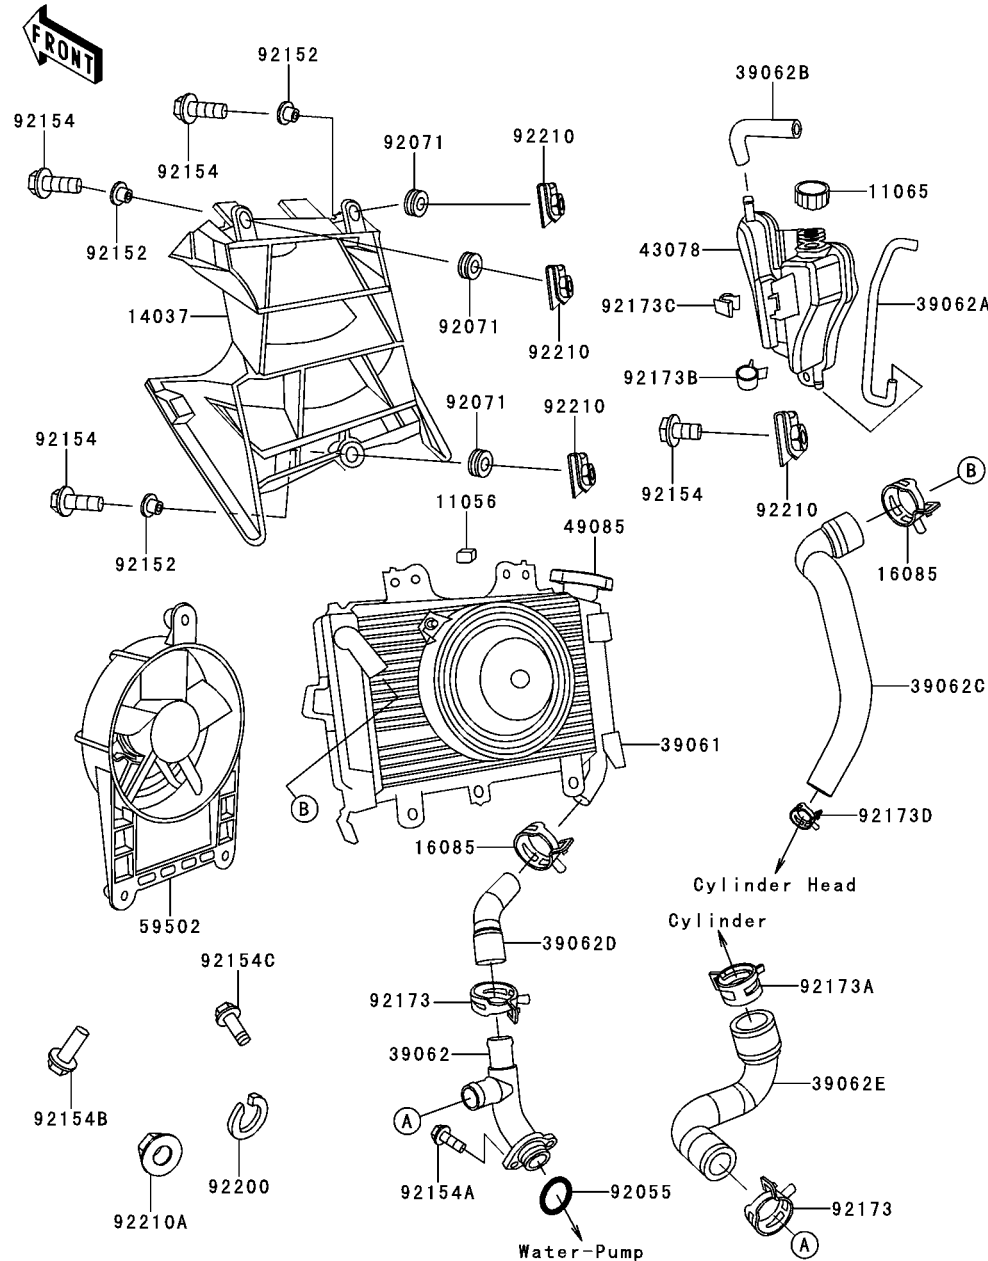

This catalog covers:

'13 BR200ADF Engine

GRID NO.

C-12

This grid covers:

Radiator

E3032

Ref. No.	Part No.	Description	Spec Code	Quantity-BR200	
				'13	ADF
11056	11056-E006	BRACKET		4	
11065	11065-E006	CAP,RESERVOIR		1	
14037	14037-E001	SCREEN,RADIATOR		1	
16085	16085-E002	CLAMP		2	
39061	39061-E001	RADIATOR-ASSY		1	
39062	39062-E004	HOSE-COOLING,T PIPE		1	
39062A	39062-E005	HOSE-COOLING,RESERVOIR UNDER		1	
39062B	39062-E006	HOSE-COOLING,RESERVOIR TOP		1	
39062C	39062-E007	HOSE-COOLING,THERMO.-RADI.		1	
39062D	39062-E008	HOSE-COOLING,RADI.-T PIPE		1	
39062E	39062-E009	HOSE-COOLING,BY PASS-PUMP		1	
43078	43078-E001	RESERVOIR		1	
49085	49085-E001	CAP-ASSY-PRESSURE		1	
59502	59502-E001	FAN-ASSY		1	
92055	92055-E008	RING-O		1	
92071	92071-E001	GROMMET		3	
92152	92152-E007	COLLAR		3	
92154	92154-E002	BOLT,FLANGED		8	
92154A	92154-E028	BOLT,FLANGED		2	
92154B	92154-E029	BOLT,FLANGED		3	
92154C	92154-E030	BOLT,FLANGED		1	
92173	92173-E001	CLAMP		2	
92173A	92173-E002	CLAMP,19MM		1	
92173B	92173-E003	CLAMP		2	
92173C	92173-E004	CLAMP		1	
92173D	92173-E005	CLAMP		1	
92200	92200-E020	WASHER		4	
92210	92210-E001	NUT,CLIP,M5		8	
92210A	92210-E007	NUT		4