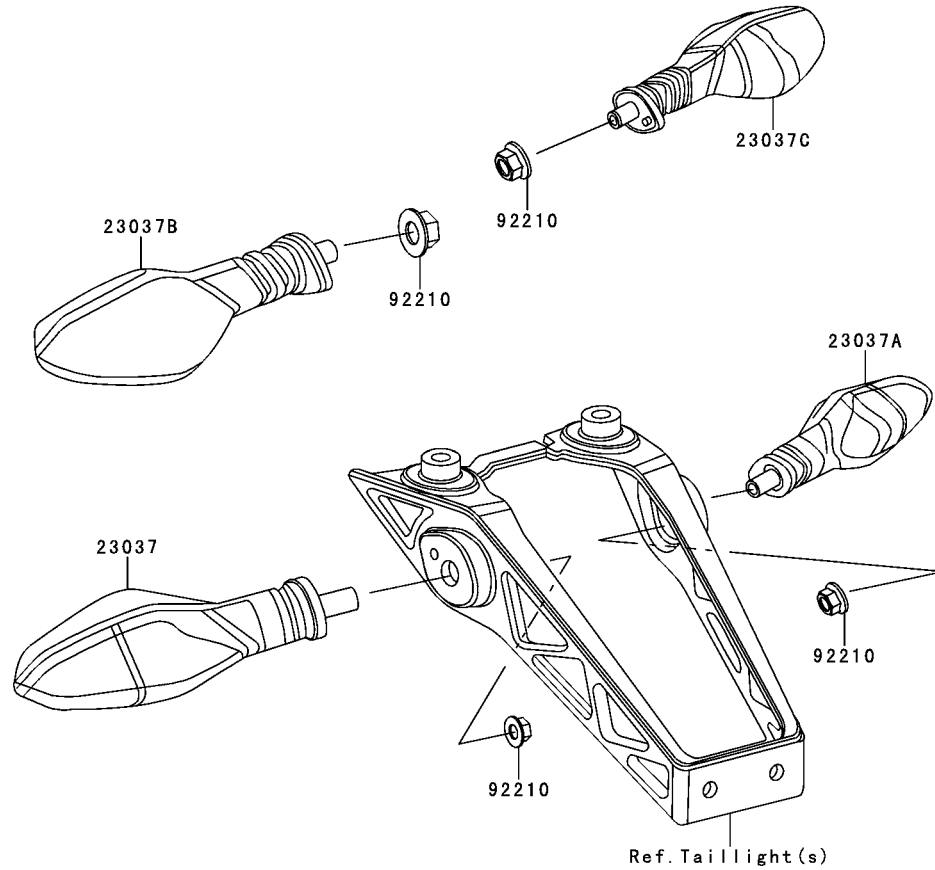

This catalog covers:

'13 BR200ADF Chassis

GRID NO.

F-3

This grid covers:

Turn Signals

F2730

Ref. No.	Part No.	Description	Spec Code	Quantity-BR200			
				'13			
				ADF			

23037	23037-E001	LAMP-ASSY-SIGNAL,RR,LH		1
23037A	23037-E002	LAMP-ASSY-SIGNAL,RR,RH		1
23037B	23037-E003	LAMP-ASSY-SIGNAL,FR,LH		1
23037C	23037-E004	LAMP-ASSY-SIGNAL,FR,RH		1
92210	92210-E013	NUT,FLANGED,M10		4