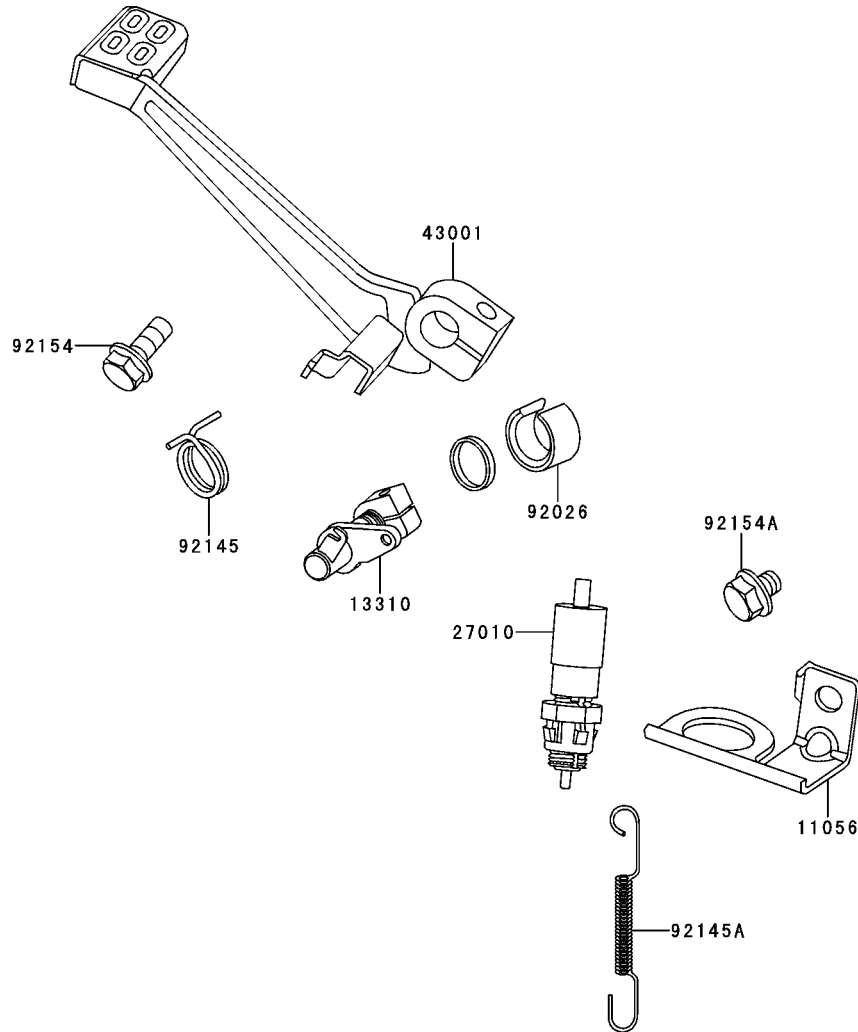

This catalog covers:

**'13 BR200ADF Chassis**

GRID NO.

**D-12**

This grid covers:

**Brake Pedal**

F2260

Ref. No.	Part No.	Description	Spec Code	Quantity-BR200			
				'13			
				ADF			
11056	11056-E009	BRACKET,RR BRAKE SWITCH					1
13310	13310-E001	SHAFT-ASSY,BRAKE LEVER					1
27010	27010-E004	SWITCH,RR BRAKE					1
43001	43001-E001	LEVER-BRAKE					1
92026	92026-E004	SPACER,BRAKE SHAFT					1
92145	92145-E010	SPRING,BRAKE PEDAL					1
92145A	92145-E014	SPRING,RR BRAKE SWITCH					1
92154	92154-E047	BOLT,FLANGED,M8					1
92154A	92154-E059	BOLT,HEX					1