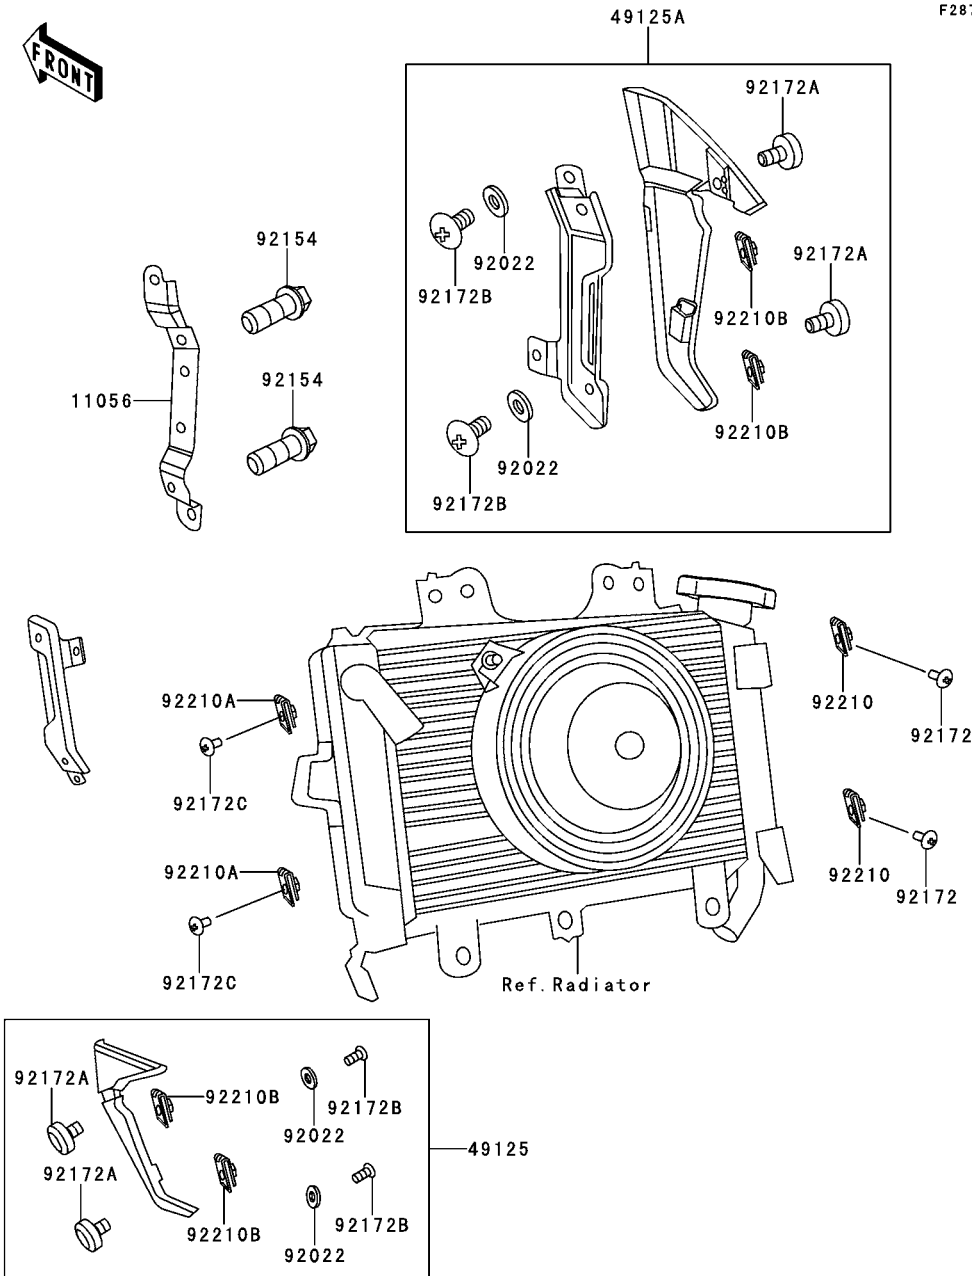

# Shroud

F2875

Ref. No.	Part No.	Description	Spec Code	Quantity-BR200			
				'13			
				ADF			
11056	11056-E018	BRACKET,SHROUD MTG. RH					1
49125	49125-E001	SHROUD,LH					1
49125A	49125-E002	SHROUD,RH					1
92022	92022-1521	WASHER,NYLON,5.3X11.5X1.5					4
92154	92154-E001	BOLT,FLANGED,6X16					2
92172	92172-E019	SCREW,ROUND HEAD					5
92172A	92172-E024	SCREW,TRUSS					4
92172B	92172-E025	SCREW,TRUSS					4
92172C	92172-E030	SCREW					2
92210	92210-E001	NUT,CLIP,M5					5
92210A	92210-E018	NUT,CLIP					2
92210B	92210-E021	NUT,CLIP					4