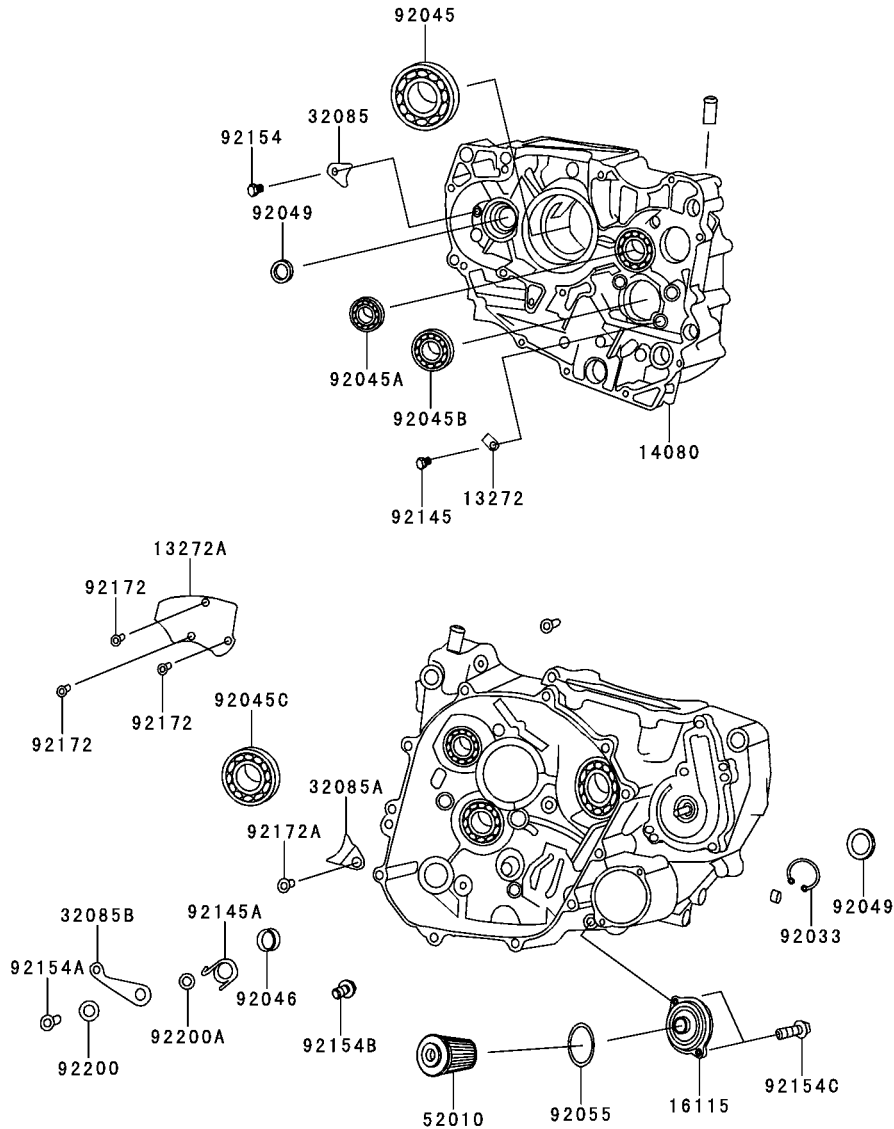

This catalog covers:

'13 BR200ADF Engine

GRID NO.

C-3

This grid covers:

Crankcase(RH)

E1410

Ref. No.	Part No.	Description	Spec Code	Quantity-BR200			
				'13	ADF		
13272	13272-E003	PLATE					1
13272A	13272-E004	PLATE,BREATHER					1
14080	14080-E001	CRANKCASE,RH					1
16115	16115-E001	CAP-OIL FILLER					1
32085	32085-E001	STOPPER,BALANCER BEARING					1
32085A	32085-E002	STOPPER,INPUT SHAFT BEARING					1
32085B	32085-E003	STOPPER,DRUM					1
52010	52010-E001	ELEMENT-OIL FILTER					1
92033	92033-E005	RING-SNAP					1
92045	92045-E003	BEARING-BALL,28X68X18					1
92045A	92045-E004	BEARING-BALL,6202/HN3					1
92045B	92045-E005	BEARING-BALL,25X42X9					1
92045C	92045-E006	BEARING-BALL					1
92046	92046-E001	BEARING-NEEDLE,13X19X12					1
92049	92049-E002	SEAL-OIL					2
92055	92055-E005	RING-O					1
92145	92145-E004	BOLT,FLANGED					1
92145A	92145-E005	SPRING					1
92154	92154-E016	BOLT,FLANGED,6X16					1
92154A	92154-E017	BOLT					1
92154B	92154-E018	BOLT					1
92154C	92154-E019	BOLT,FLANGED					2
92172	92172-E001	SCREW					3
92172A	92172-E002	SCREW					1
92200	92200-E015	WASHER					1
92200A	92200-E016	WASHER					1