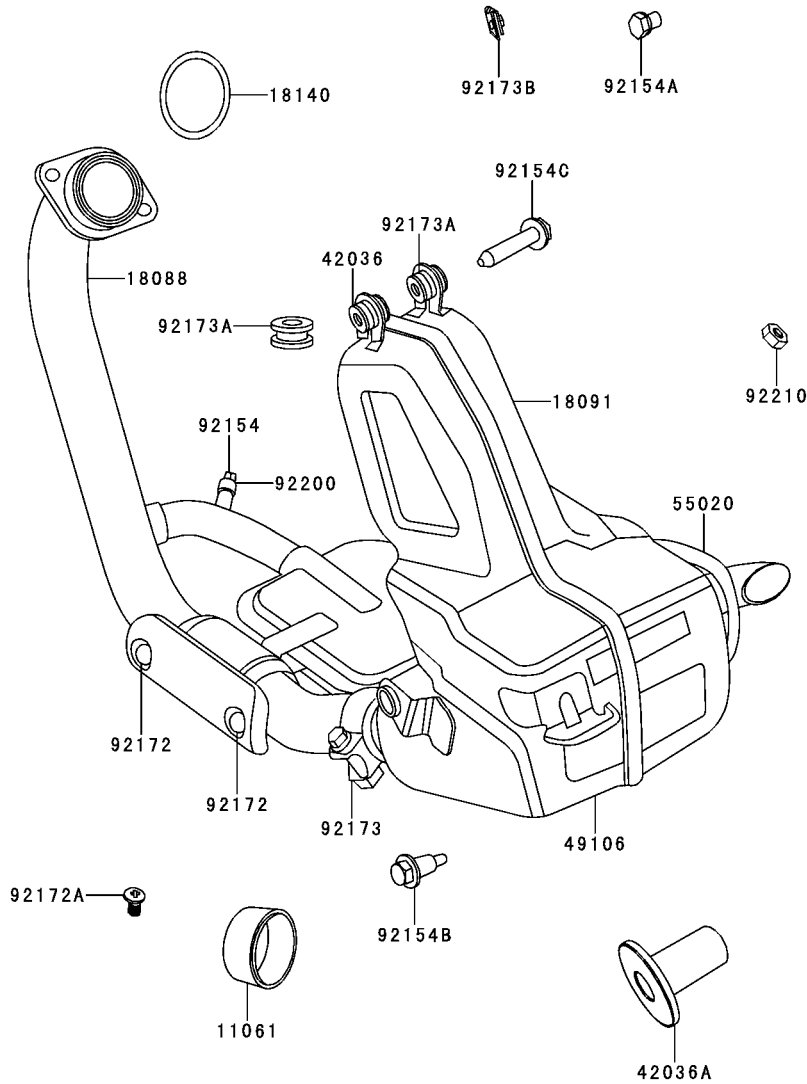

This catalog covers:

'13 BR200ADF Engine

GRID NO.

B-7

This grid covers:

Muffler(s)

E1140

Ref. No.	Part No.	Description	Spec Code	Quantity-BR200			
				'13			
				ADF			
11061	11061-E007	GASKET,EXHAUST PIPE HOLDER					1
18088	18088-E001	PIPE-EXHAUST					1
18091	18091-E001	BODY-COMP-MUFFLER					1
18140	18140-E001	GASKET-MUFFLER					1
42036	42036-E003	SLEEVE					4
42036A	42036-E004	SLEEVE					2
49106	49106-E001	COVER-MUFFLER					1
55020	55020-E002	GUARD,HEAT					1
92154	92154-E038	BOLT					1
92154A	92154-E039	BOLT					2
92154B	92154-E040	BOLT					2
92154C	92154-E041	BOLT,FLANGED					2
92172	92172-E012	SCREW					2
92172A	92172-E013	SCREW					2
92173	92173-E011	CLAMP					1
92173A	92173-E012	DAMPER					8
92173B	92173-E013	CLAMP					2
92200	92200-E023	WASHER					1
92210	92210-E009	NUT					2