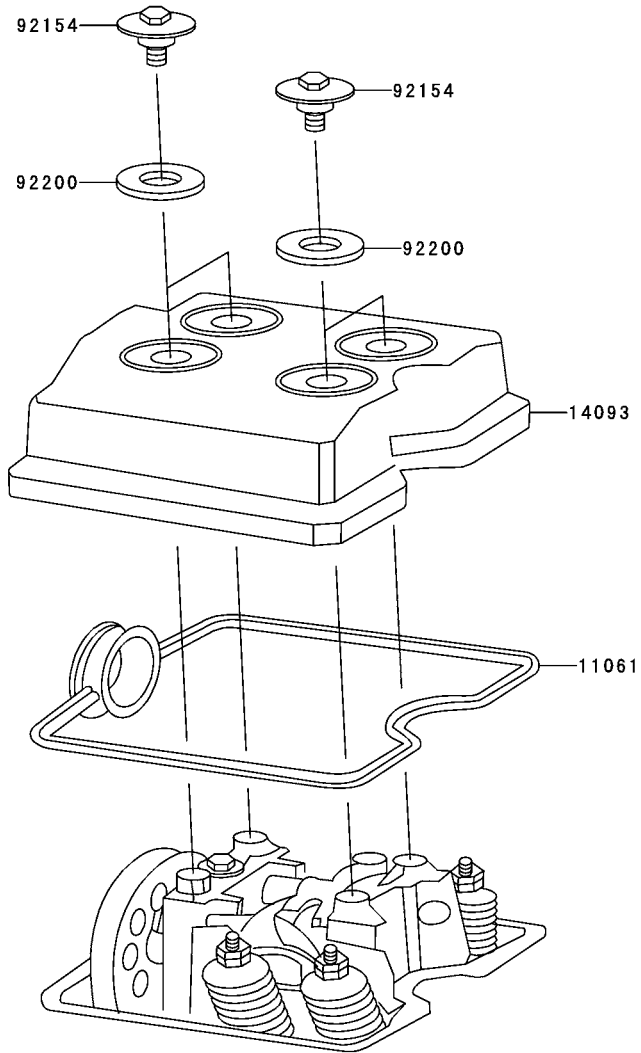

This catalog covers:

**'13 BR200ADF Engine**

GRID NO.

**B-4**

This grid covers:

**Cylinder Head Cover**

E1112

Ref. No.	Part No.	Description	Spec Code	Quantity-BR200			
				'13			
11061	11061-E001	GASKET,CYLINDER HEAD COVER					1
14093	14093-E001	COVER,CYLINDER HEAD					1
92154	92154-E003	BOLT					4
92200	92200-E002	WASHER					4