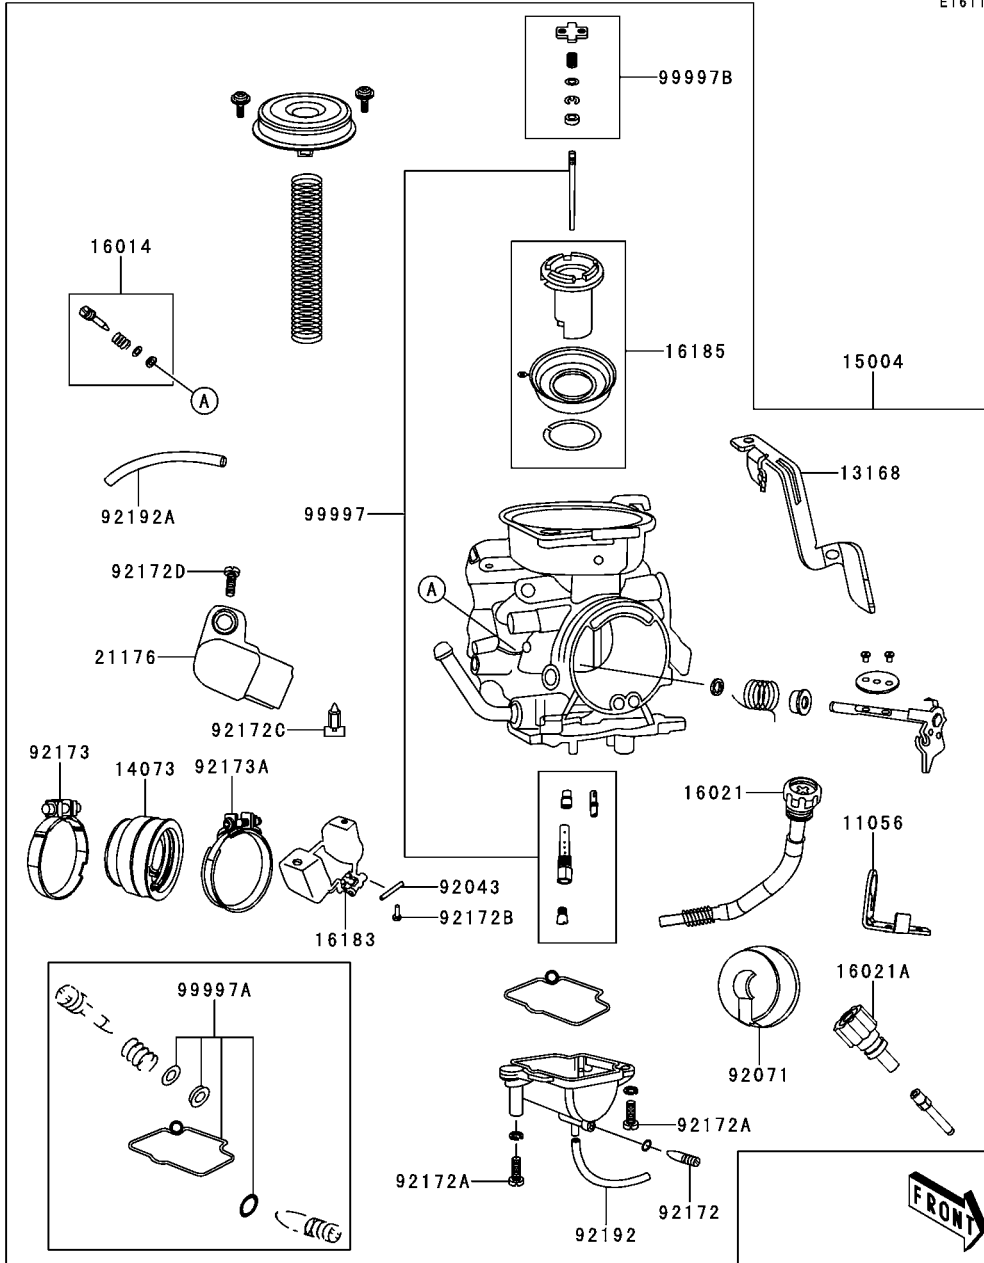

E1611

Ref. No.	Part No.	Description	Spec Code	Quantity-BR200			
				'13	ADF		
11056	11056-E025	BRACKET, THROTTLE CABLE					1
13168	13168-E001	LEVER, CHOKE					1
14073	14073-E001	DUCT, CARBURETOR					1
15004	15004-E001	CARBURETOR-ASSY					1
16014	16014-E001	SCREW-PILOT AIR, SET					1
16021	16021-E001	SCREW-THROTTLE STOP					1
16021A	16021-E002	SCREW-THROTTLE STOP					1
16183	16183-E001	FLOAT-ASSY					1
16185	16185-E001	VALVE-ASSY-THROTTLE					1
21176	21176-E005	SENSOR, TPS					1
92043	92043-E006	PIN, FLOAT NEEDLE					1
92071	92071-E018	GROMMET, THROTTLE CABLE					1
92172	92172-E005	SCREW, DRAIN					1
92172A	92172-E006	SCREW, FLOAT CHAMBER					2
92172B	92172-E007	SCREW, FLOAT NEEDLE PIN					1
92172C	92172-E008	SCREW					1
92172D	92172-E009	SCREW					1
92173	92173-E007	CLAMP					1
92173A	92173-E008	CLAMP					1
92192	92192-E001	TUBE, DRAIN					1
92192A	92192-E002	TUBE, BREATHER					1
99997	99997-E001	KIT-CARBURETOR, JET					1
99997A	99997-E002	KIT-CARBURETOR, GASKET					1
99997B	99997-E003	KIT, JET NEEDLE HARDWARE					1