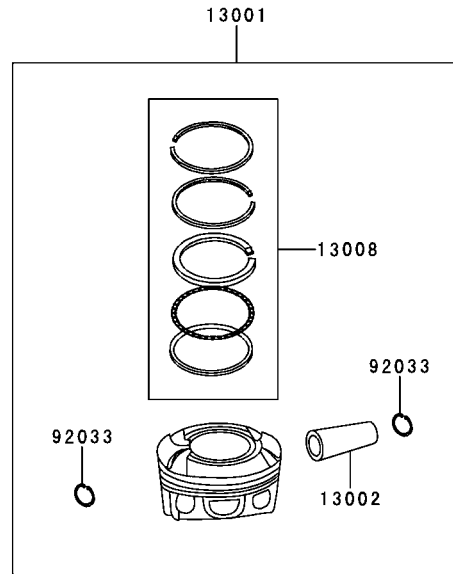

This catalog covers:

**'13 BR200ADF Engine**

GRID NO.

**B-5**

This grid covers:

**Cylinder/Piston(s)**

E1120

Ref. No.	Part No.	Description	Spec Code	Quantity-BR200			
				'13			
			ADF				
11005	11005-E002	CYLINDER-ENGINE		1			
11061	11061-E003	GASKET		1			
13001	13001-E001	PISTON-ENGINE		1			
13002	13002-E001	PIN-PISTON		1			
13008	13008-E001	RING-SET-PISTON		1			
92033	92033-E002	RING-SNAP		2			
92043	92043-E002	PIN		2			