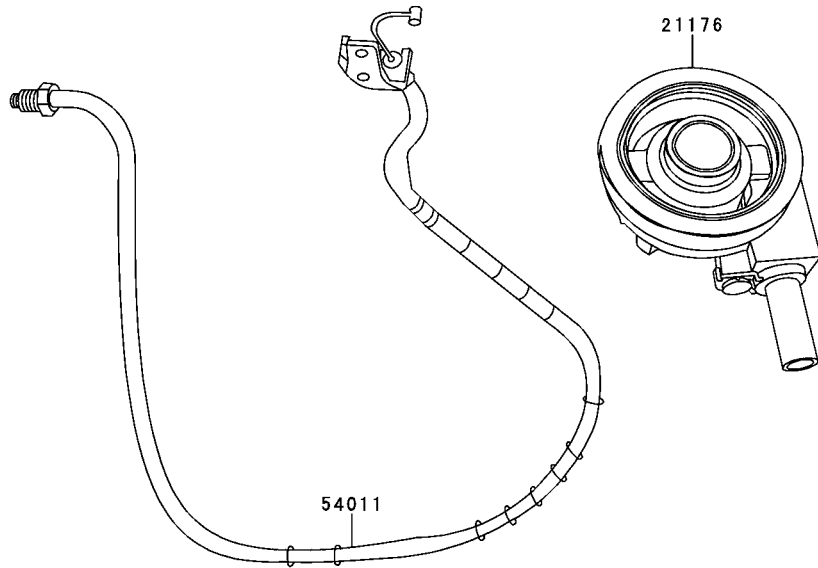

## Cables

F2540

Ref. No.	Part No.	Description	Spec Code	Quantity-BR200			
				'13			
21176	21176-E001	SENSOR,SPEED	1				
54011	54011-E001	CABLE-CLUTCH	1				
54012	54012-E001	CABLE-THROTTLE	1				

This catalog covers: