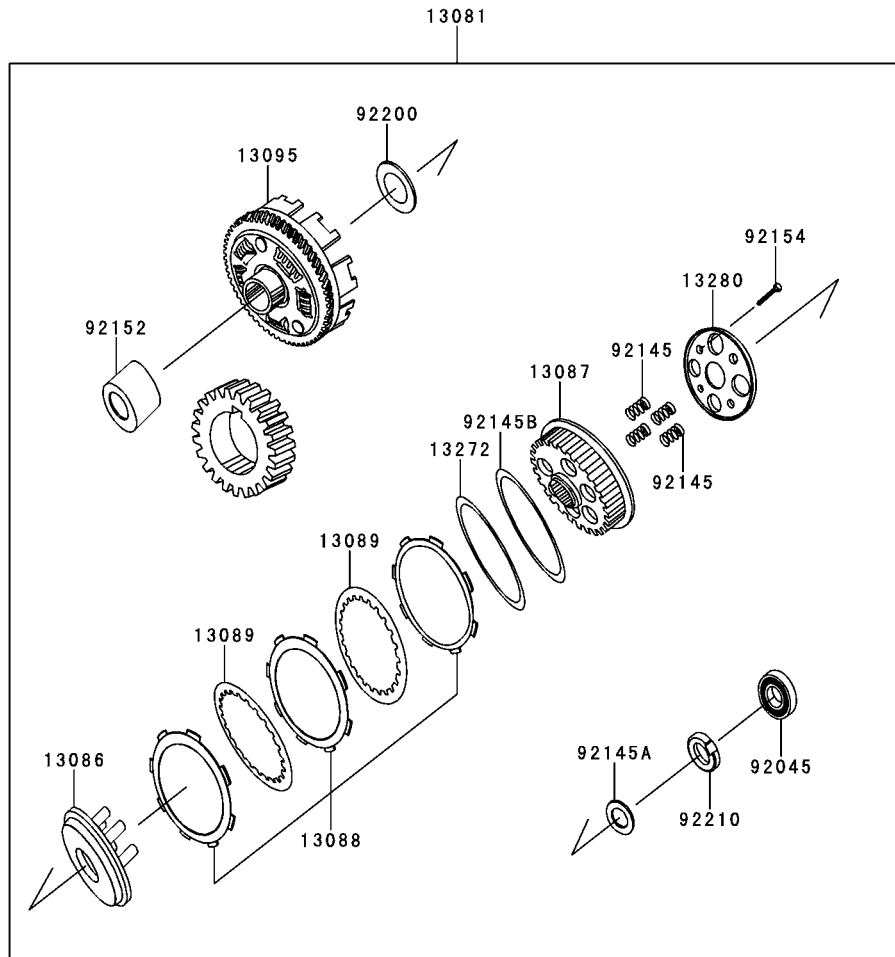

This catalog covers:

'13 BR200ADF Engine

GRID NO.

**B-11**

This grid covers:

**Clutch**

E1350

Ref. No.	Part No.	Description	Spec Code	Quantity-BR200			
				'13			
				ADF			
13081	13081-E001	CLUTCH-ASSY					1
13086	13086-E001	WHEEL-CLUTCH					1
13087	13087-E001	HUB-CLUTCH					1
13088	13088-E001	PLATE-FRICTION,SET					1
13089	13089-E001	PLATE-CLUTCH					5
13095	13095-E001	HOUSING-COMP-CLUTCH					1
13272	13272-E007	PLATE					1
13280	13280-E001	HOLDER,CLUTCH					1
92045	92045-E009	BEARING-BALL					1
92145	92145-E007	SPRING,CLUTCH					4
92145A	92145-E008	SPRING					1
92145B	92145-E009	SPRING					1
92152	92152-E003	COLLAR					1
92154	92154-E034	BOLT,6X22					4
92200	92200-E022	WASHER					1
92210	92210-E008	NUT					1