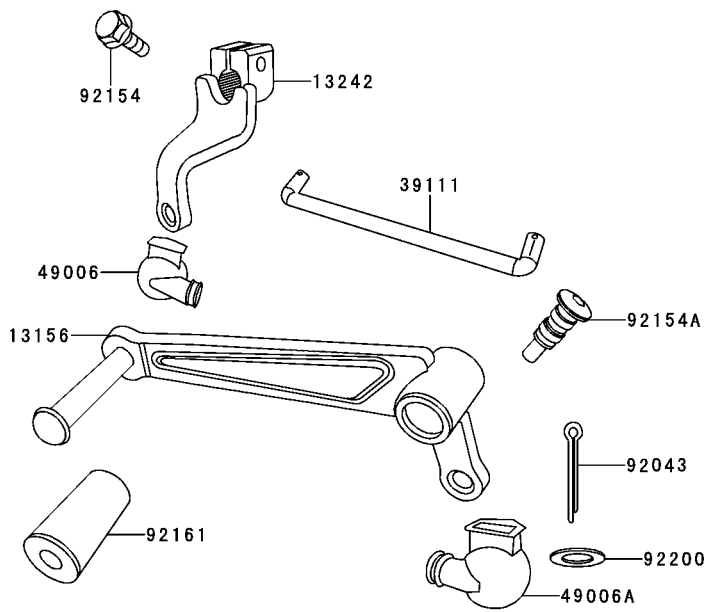

This catalog covers:

'13 BR200ADF Engine

GRID NO.

B-14

This grid covers:

Gear Change Mechanism

E1370

Ref. No.	Part No.	Description	Spec Code	Quantity-BR200			
				'13			
				ADF			
13156	13156-E001	LEVER-CHANGE,PEDAL					1
13161	13161-E001	LEVER-COMP-CHANGE SHAFT					1
13242	13242-E001	LEVER-ASSY-CHANGE					1
39111	39111-E001	ROD-TIE					1
49006	49006-E001	BOOT,CHANGE ARM					1
49006A	49006-E002	BOOT,CHANGE LEVER					1
92043	92043-E001	PIN,SPLIT					2
92139	92139-E004	BUSHING					1
92145	92145-E002	SPRING					1
92145A	92145-E003	SPRING,CHANGE PEDAL RETURN					1
92154	92154-E014	BOLT,FLANGED					1
92154A	92154-E015	BOLT,CHANGE LEVER					1
92161	92161-E001	DAMPER,CHANGE PEDAL					1
92200	92200-E013	WASHER,6.5X15X2					2
92200A	92200-E014	WASHER					1