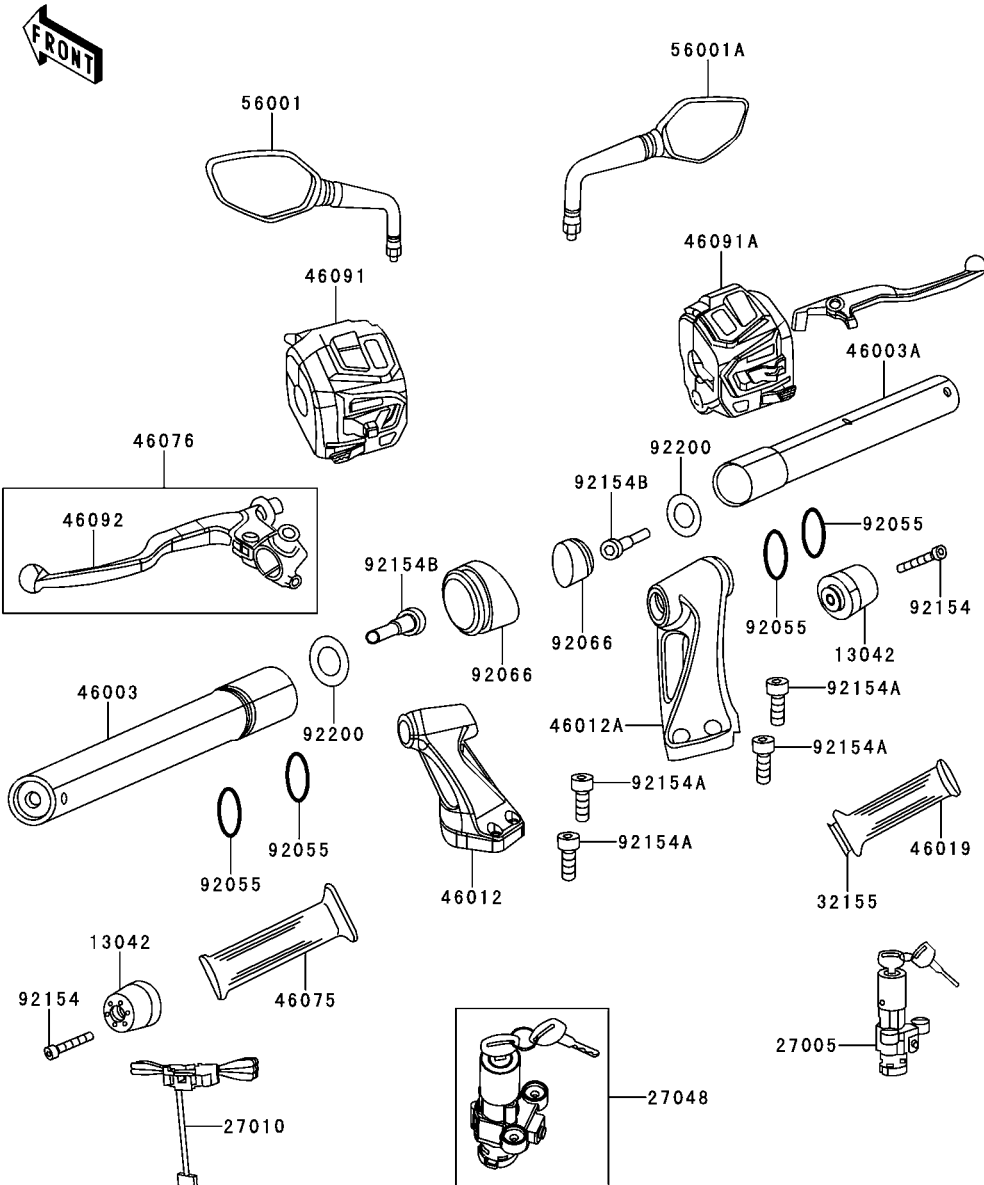

'13 BR200ADF Chassis

E-4

Handlebar

F2310

Ref. No.	Part No.	Description	Spec Code	Quantity-BR200			
				'13	ADF		
13042	13042-E001	WEIGHT,HANDLE				2	
27005	27005-E001	SWITCH-ASSY-IGNITION				1	
27010	27010-E002	SWITCH,CLUTCH				1	
27048	27048-E001	SWITCH-ASSY				1	
32155	32155-E001	PIPE,THROTTLE				1	
46003	46003-E001	HANDLE,BAR,LH				1	
46003A	46003-E002	HANDLE,BAR,RH				1	
46012	46012-E001	HOLDER-HANDLE,LH				1	
46012A	46012-E002	HOLDER-HANDLE,RH				1	
46019	46019-E001	GRIP-ASSY,THROTTLE				1	
46075	46075-E001	GRIP,HANDLE,LH				1	
46076	46076-E001	LEVER-ASSY-GRIP,CLUTCH				1	
46091	46091-E001	HOUSING-ASSY-CONTROL,LH				1	
46091A	46091-E002	HOUSING-ASSY-CONTROL,RH				1	
46092	46092-E002	LEVER-GRIP,CLUTCH				1	
56001	56001-E001	MIRROR-ASSY,LH				1	
56001A	56001-E003	MIRROR-ASSY,RH				1	
92055	92055-E014	RING-O				4	
92066	92066-E003	PLUG,HANDLE HOLDER				2	
92154	92154-E057	BOLT,HEXAGON,M6				2	
92154A	92154-E065	BOLT,SOCKET				4	
92154B	92154-E084	BOLT,SOCKET,8X1.25X55				2	
92200	92200-E030	WASHER,PLAIN				2