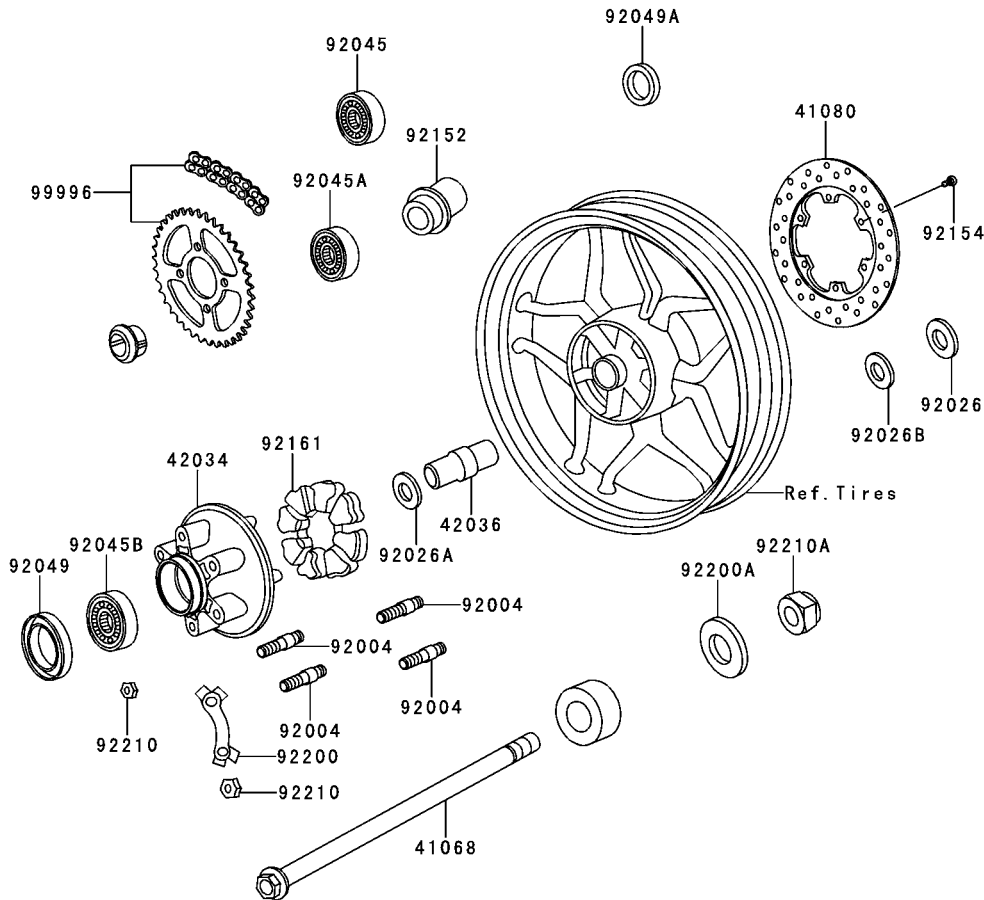

This catalog covers:

'13 BR200ADF Chassis

GRID NO.

D-11

This grid covers:

Rear Hub

F2240

Ref. No.	Part No.	Description	Spec Code	Quantity-BR200			
				'13			
				ADF			
41068	41068-E001	AXLE					1
41080	41080-E004	DISC,RR					1
42034	42034-E001	COUPLING					1
42036	42036-E006	SLEEVE					1
92004	92004-E002	STUD					6
92026	92026-E006	SPACER,2					1
92026A	92026-E013	SPACER,COUPLING					1
92026B	92026-E015	SPACER,1					1
92045	92045-E010	BEARING-BALL					1
92045A	92045-E011	BEARING-BALL					1
92045B	92045-E012	BEARING-BALL					1
92049	92049-E009	SEAL-OIL					1
92049A	92049-E011	SEAL-OIL					1
92152	92152-E006	COLLAR					1
92154	92154-E090	BOLT,HEX					6
92161	92161-E007	DAMPER,COUPLING					1
92200	92200-E038	WASHER,RUBBER					3
92200A	92200-E043	WASHER					2
92210	92210-E023	NUT					6
92210A	92210-E024	NUT,M14					1
99996	99996-E001	KIT,CHAIN&SPROCKET					1