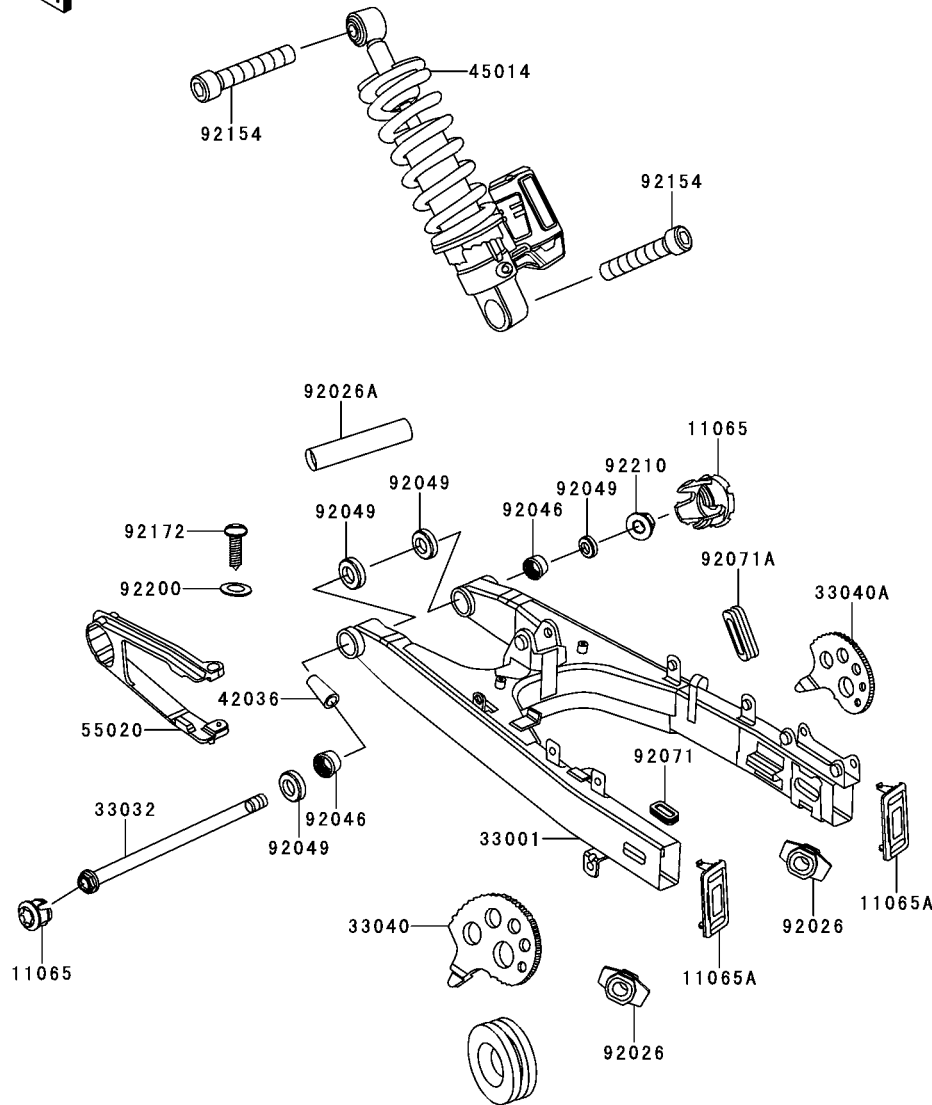

This catalog covers:

'13 BR200ADF Chassis

GRID NO.

D-5

This grid covers:

Swingarm/Shock Absorber

F2140

Ref. No.	Part No.	Description	Spec Code	Quantity-BR200			
				'13			
				ADF			
11065	11065-E003	CAP, SWING ARM PIVOT					2
11065A	11065-E004	CAP, SWING ARM TUBE					2
33001	33001-E002	ARM-COMP-SWING					1
33032	33032-E001	SHAFT-SWING ARM					1
33040	33040-E001	ADJUSTER-CHAIN,LH					1
33040A	33040-E002	ADJUSTER-CHAIN,RH					1
42036	42036-E005	SLEEVE					2
45014	45014-E001	SHOCKABSORBER					1
55020	55020-E003	GUARD,CHAIN SLIDER					1
92026	92026-E011	SPACER,CHAIN ADJUSTER					2
92026A	92026-E012	SPACER,SWING ARM					1
92046	92046-E004	BEARING-NEEDLE					2
92049	92049-E008	SEAL-OIL					4
92071	92071-E015	GROMMET,1					1
92071A	92071-E016	GROMMET,1I					1
92154	92154-E083	BOLT, SOCKET, 10X1.25X55					2
92172	92172-E014	SCREW, SELF TAPPING					2
92200	92200-E027	WASHER, PLAIN					2
92210	92210-E025	NUT					1