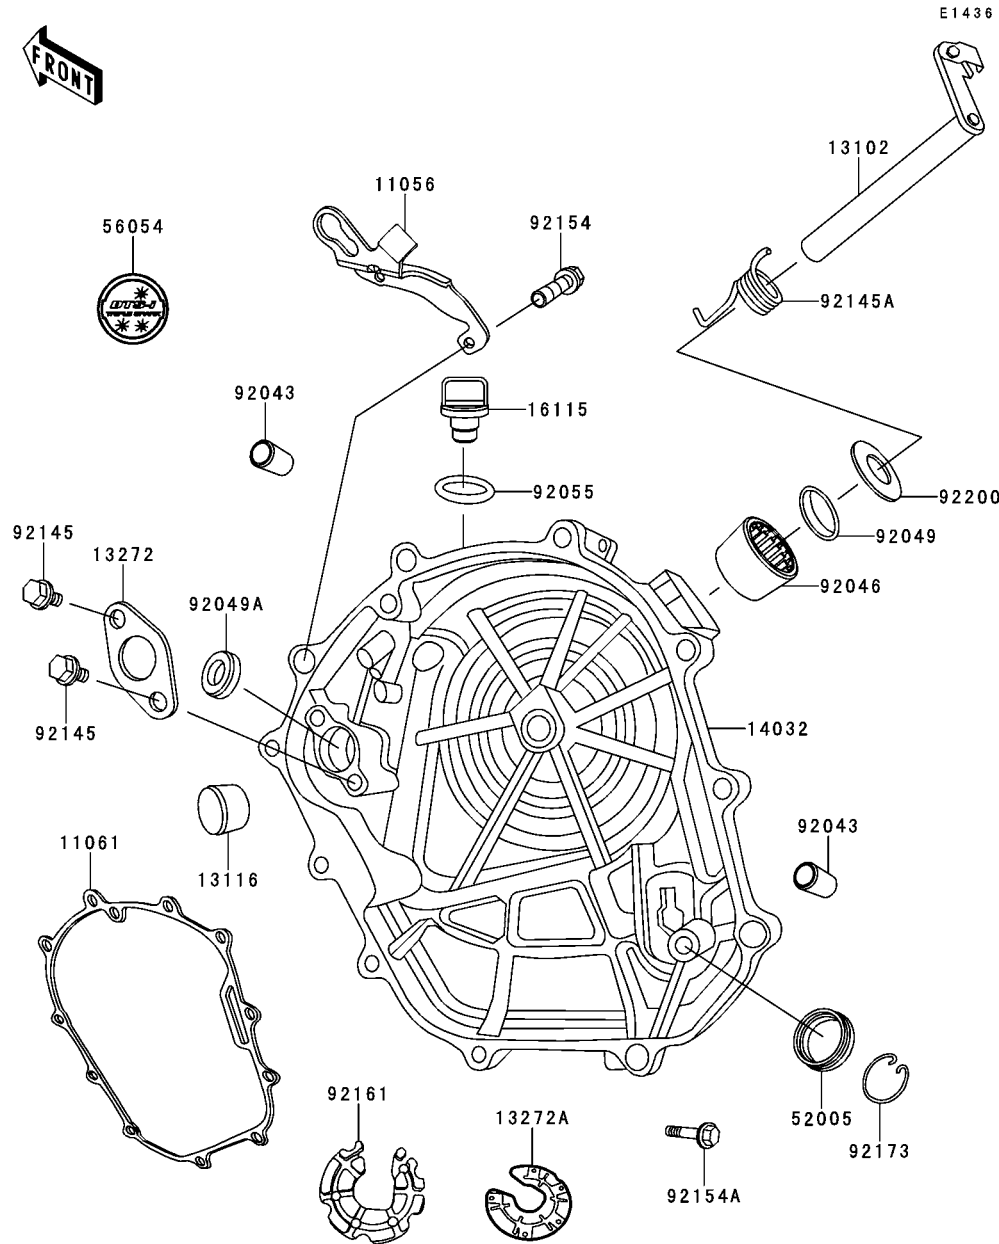

This catalog covers:

'13 BR200ADF Engine

GRID NO.

C-6

This grid covers:

Right Engine Cover(s)

Ref. No.	Part No.	Description	Spec Code	Quantity-BR200	
				'13	ADF
11056	11056-E024	BRACKET,CLUTCH CABLE		1	
11061	11061-E005	GASKET,CLUTCH COVER		1	
13102	13102-E001	RELEASE-COMP-CLUTCH		1	
13116	13116-E001	ROD-PUSH		1	
13272	13272-E005	PLATE,POSITION		1	
13272A	13272-E006	PLATE,CLUTCH COVER DAMPER		1	
14032	14032-E001	COVER-CLUTCH		1	
16115	16115-E002	CAP-OIL FILLER		1	
52005	52005-E001	GAUGE		1	
56054	56054-E001	MARK,CLUTCH COVER		1	
92043	92043-E005	PIN		2	
92046	92046-E003	BEARING-NEEDLE		1	
92049	92049-E005	SEAL-OIL		1	
92049A	92049-E006	SEAL-OIL		1	
92055	92055-E009	RING-O		1	
92145	92145-E004	BOLT,FLANGED		2	
92145A	92145-E006	SPRING		1	
92154	92154-E031	BOLT,FLANGED		11	
92154A	92154-E032	BOLT,5X10		5	
92161	92161-E002	DAMPER,CLUTCH COVER		1	
92173	92173-E017	CLAMP		1	
92200	92200-E021	WASHER,12.5X24X0.8		1