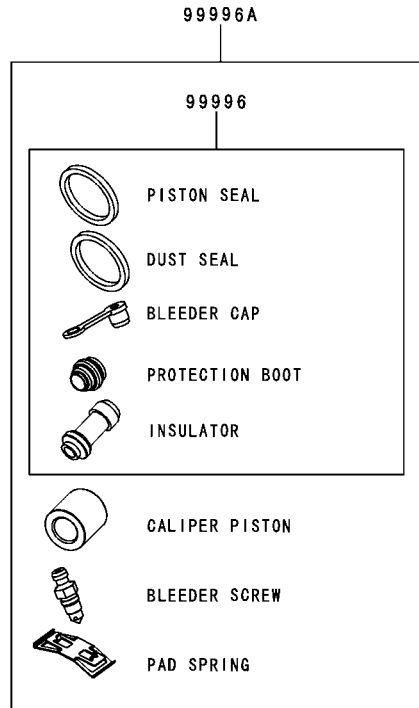

This catalog covers:

'13 BR200ADF Chassis

GRID NO.

D-14

This grid covers:

Front Brake

F2292

Ref. No.	Part No.	Description	Spec Code	Quantity-BR200			
				'13	ADF		
11065	11065-E001	CAP,BLEEDER SCREW		1			
43056	43056-E001	BREATHER-BRAKE		1			
43080	43080-E001	CALIPER-SUB-ASSY,FR		1			
43082	43082-E002	PAD-ASSY-BRAKE		1			
49006	49006-E003	BOOT		1			
92145	92145-E015	SPRING,PAD		1			
92154	92154-E099	BOLT		1			
99996	99996-E004	KIT,MINOR		1			
99996A	99996-E005	KIT,MAJOR		1