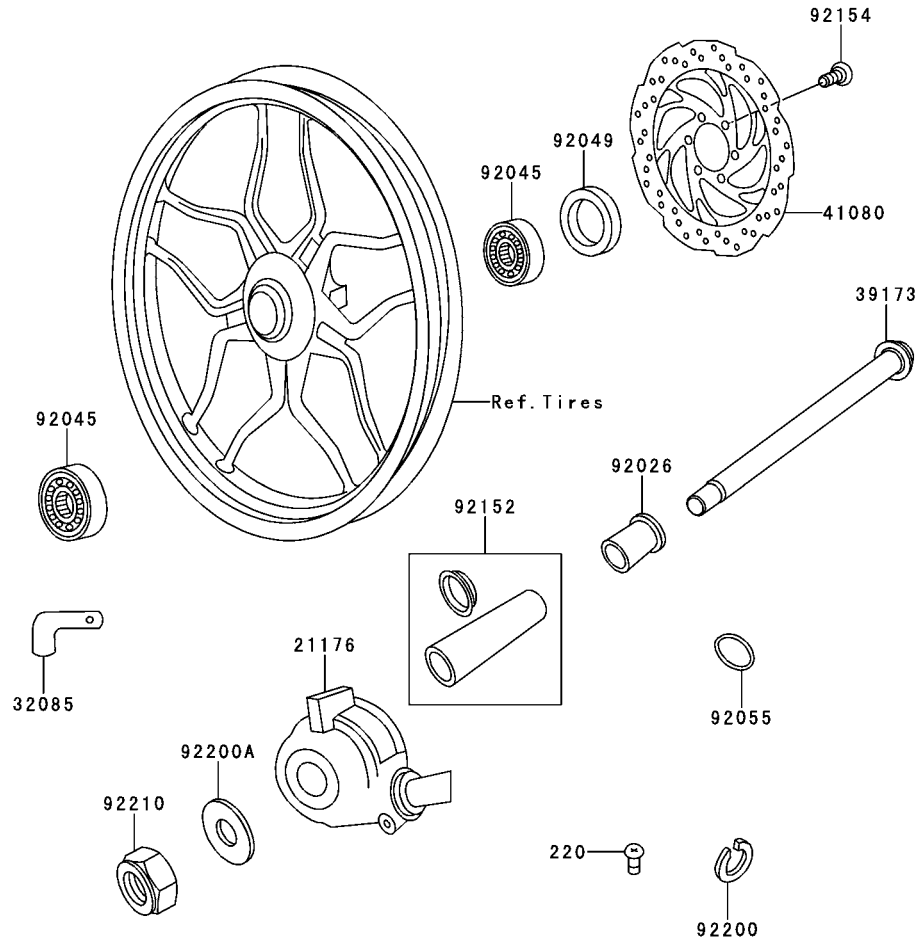

This catalog covers:

'13 BR200ADF Chassis

GRID NO.

**D-10**

This grid covers:

**Front Hub**

F2230

Ref. No.	Part No.	Description	Spec Code	Quantity-BR200			
				'13			
				ADF			
21176	21176-E002	CASE-ASSY-METER GEAR					1
32085	32085-E004	STOPPER					1
39173	39173-E001	AXLE,FR					1
41080	41080-E003	DISC,FR					1
92026	92026-E010	SPACER					1
92045	92045-E010	BEARING-BALL					2
92049	92049-E007	SEAL-OIL					1
92055	92055-E012	RING-O					1
92152	92152-E005	COLLAR					1
92154	92154-E073	BOLT,SPECIAL,M8					6
92200	92200-E028	WASHER,SPRING					1
92200A	92200-E043	WASHER					1
92210	92210-E024	NUT,M14					1
220	220B0408	SCREW-PAN-CROS,4X8					1