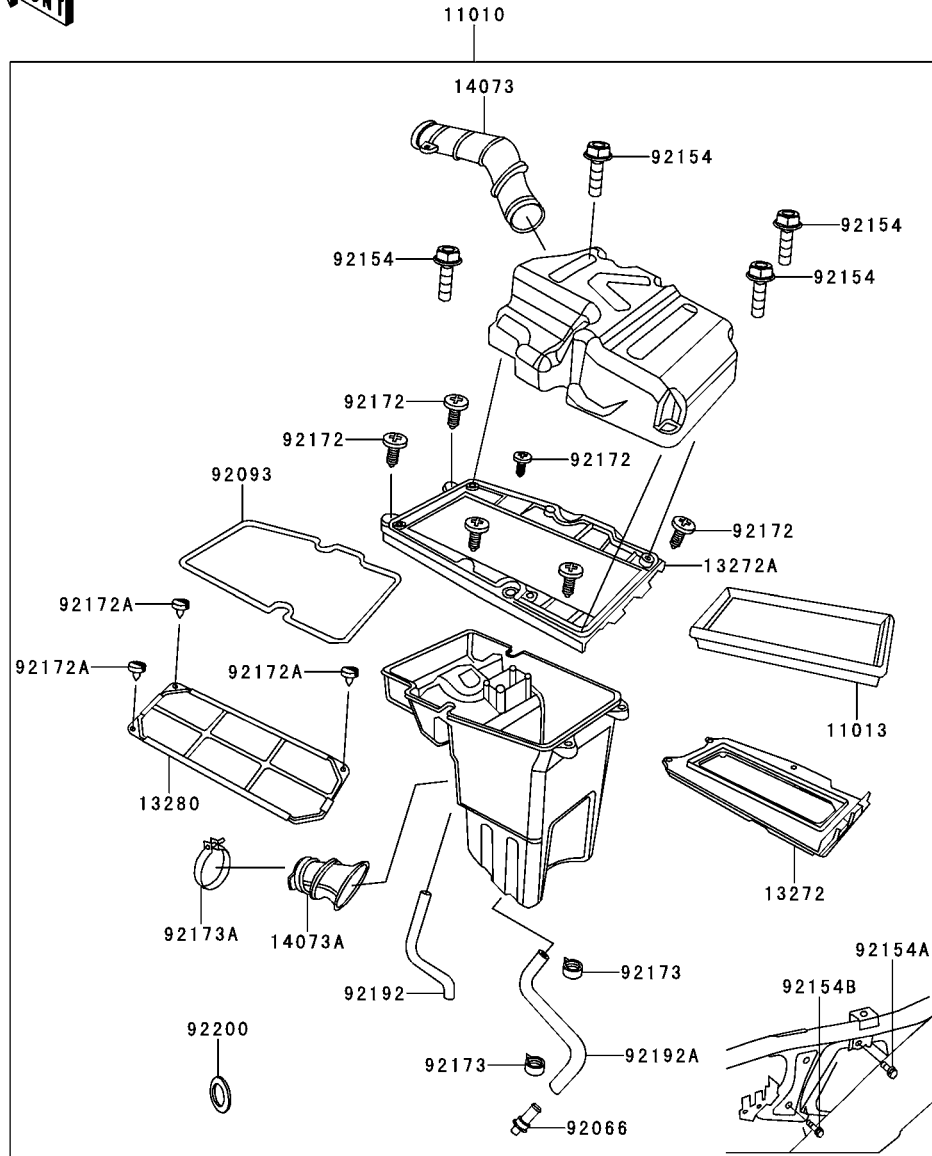

# Air Cleaner

E1130

Ref. No.	Part No.	Description	Spec Code	Quantity-BR200	
				'13	ADF
11010	11010-E001	FILTER-ASSY-AIR		1	
11013	11013-E001	ELEMENT-AIR FILTER		1	
13272	13272-E008	PLATE,AIR FILTER		1	
13272A	13272-E009	PLATE		1	
13280	13280-E002	HOLDER		1	
14073	14073-E002	DUCT,INTAKE		1	
14073A	14073-E003	DUCT,CARBURETOR		1	
92066	92066-E002	PLUG		1	
92093	92093-E001	SEAL		1	
92154	92154-E035	BOLT,FLANGED		4	
92154A	92154-E036	BOLT,FLANGED,6X10		1	
92154B	92154-E037	BOLT,FLANGED,6X33		1	
92172	92172-E010	SCREW,6X11		6	
92172A	92172-E011	SCREW		3	
92173	92173-E009	CLAMP		2	
92173A	92173-E010	CLAMP		1	
92192	92192-E003	TUBE,BREATHER		1	
92192A	92192-E004	TUBE,DRAIN		1	
92200	92200-E001	WASHER,PLAIN		2	