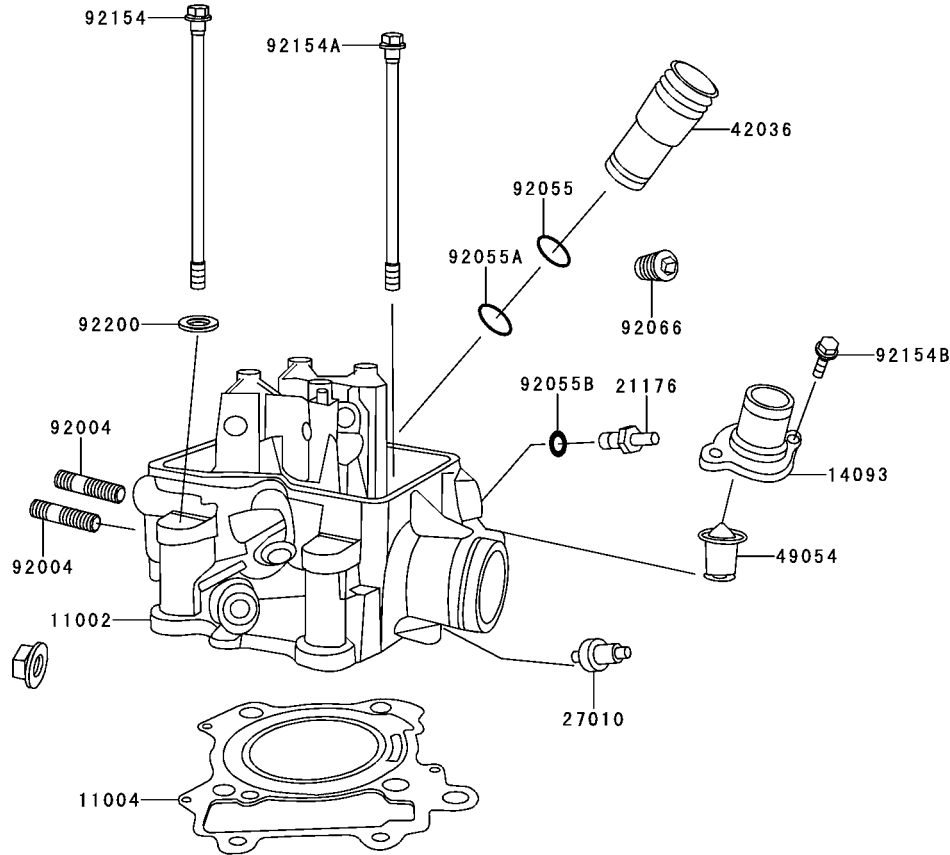

# Cylinder Head

E1111

Ref. No.	Part No.	Description	Spec Code	Quantity-BR200			
				'13	ADF		
11002	11002-E001	HEAD-ASSY-CYLINDER					1
11004	11004-E001	GASKET-HEAD					1
14093	14093-E002	COVER,THERMOSTAT					1
21176	21176-E004	SENSOR,WATER TEMP					1
27010	27010-E005	SWITCH,OIL PRESSURE					1
42036	42036-E001	SLEEVE,SPARK PLUG					1
49054	49054-E002	THERMOSTAT					1
92004	92004-E001	STUD					2
92055	92055-E001	RING-O					1
92055A	92055-E002	RING-O					1
92055B	92055-E017	RING-O					1
92066	92066-E001	PLUG					1
92154	92154-E004	BOLT,FLANGED					4
92154A	92154-E005	BOLT,FLANGED					2
92154B	92154-E006	BOLT,FLANGED					2
92200	92200-E003	WASHER,11.2X20X2					4