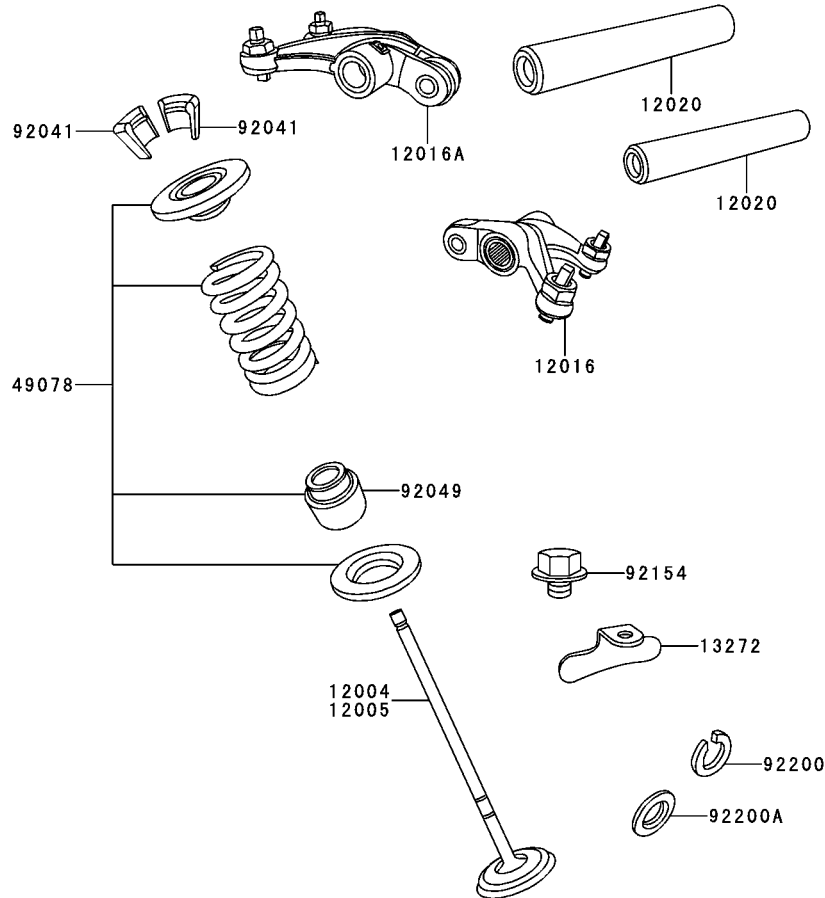

# Valve(s)

E1210

Ref. No.	Part No.	Description	Spec Code	Quantity-BR200			
				'13	ADF		
12004	12004-E001	VALVE-INTAKE		2			
12005	12005-E001	VALVE-EXHAUST		2			
12016	12016-E001	ARM-ROCKER,INTAKE		1			
12016A	12016-E002	ARM-ROCKER,EXHAUST		1			
12020	12020-E001	SHAFT-ROCKER		2			
13272	13272-E001	PLATE,ROCKER ARM STOPPER		1			
49078	49078-E001	SPRING-ENGINE VALVE,KIT		4			
92041	92041-E001	COTTER,VALVE SPRING		8			
92049	92049-E001	SEAL-OIL		4			
92154	92154-E007	BOLT		1			
92200	92200-E004	WASHER		4			
92200A	92200-E005	WASHER		2			