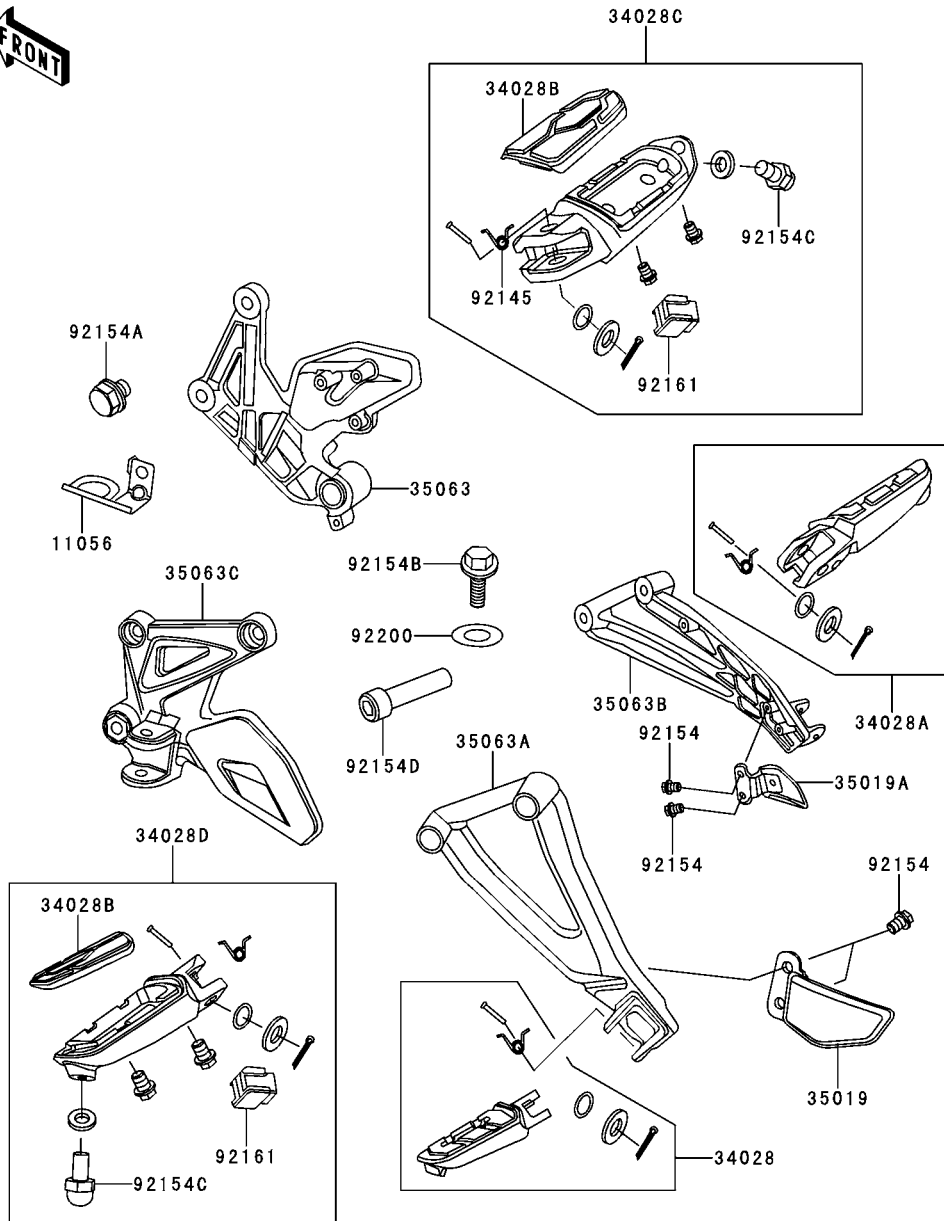

'13 BR200ADF Chassis

D-6

Footrests

F2160

Ref. No.	Part No.	Description	Spec Code	Quantity-BR200	
				'13	ADF
11056	11056-E009	BRACKET,RR BRAKE SWITCH		1	
34028	34028-E009	STEP,RR,LH		1	
34028A	34028-E010	STEP,RR,RH		1	
34028B	34028-E011	STEP,RUBBER		2	
34028C	34028-E012	STEP,FR,RH		1	
34028D	34028-E013	STEP,FR,LH		1	
35019	35019-E002	FLAP,LH		1	
35019A	35019-E003	FLAP,RH		1	
35063	35063-E001	STAY,STEP HOLDER,FR,RH		1	
35063A	35063-E002	STAY,STEP HOLDER,RR,LH		1	
35063B	35063-E003	STAY,STEP HOLDER,RR,RH		1	
35063C	35063-E004	STAY,STEP HOLDER,FR,LH		1	
92145	92145-E011	SPRING,TORSION		1	
92154	92154-E052	BOLT,FLANGED-SMALL		4	
92154A	92154-E059	BOLT,HEX		1	
92154B	92154-E064	BOLT,FLANGED		1	
92154C	92154-E076	BOLT,SOCKET,DIA=8,L=20		2	
92154D	92154-E081	BOLT,SOCKET,8X35		2	
92161	92161-E008	DAMPER		2	
92200	92200-E041	WASHER,PLAIN,6.4X12.5X2		1